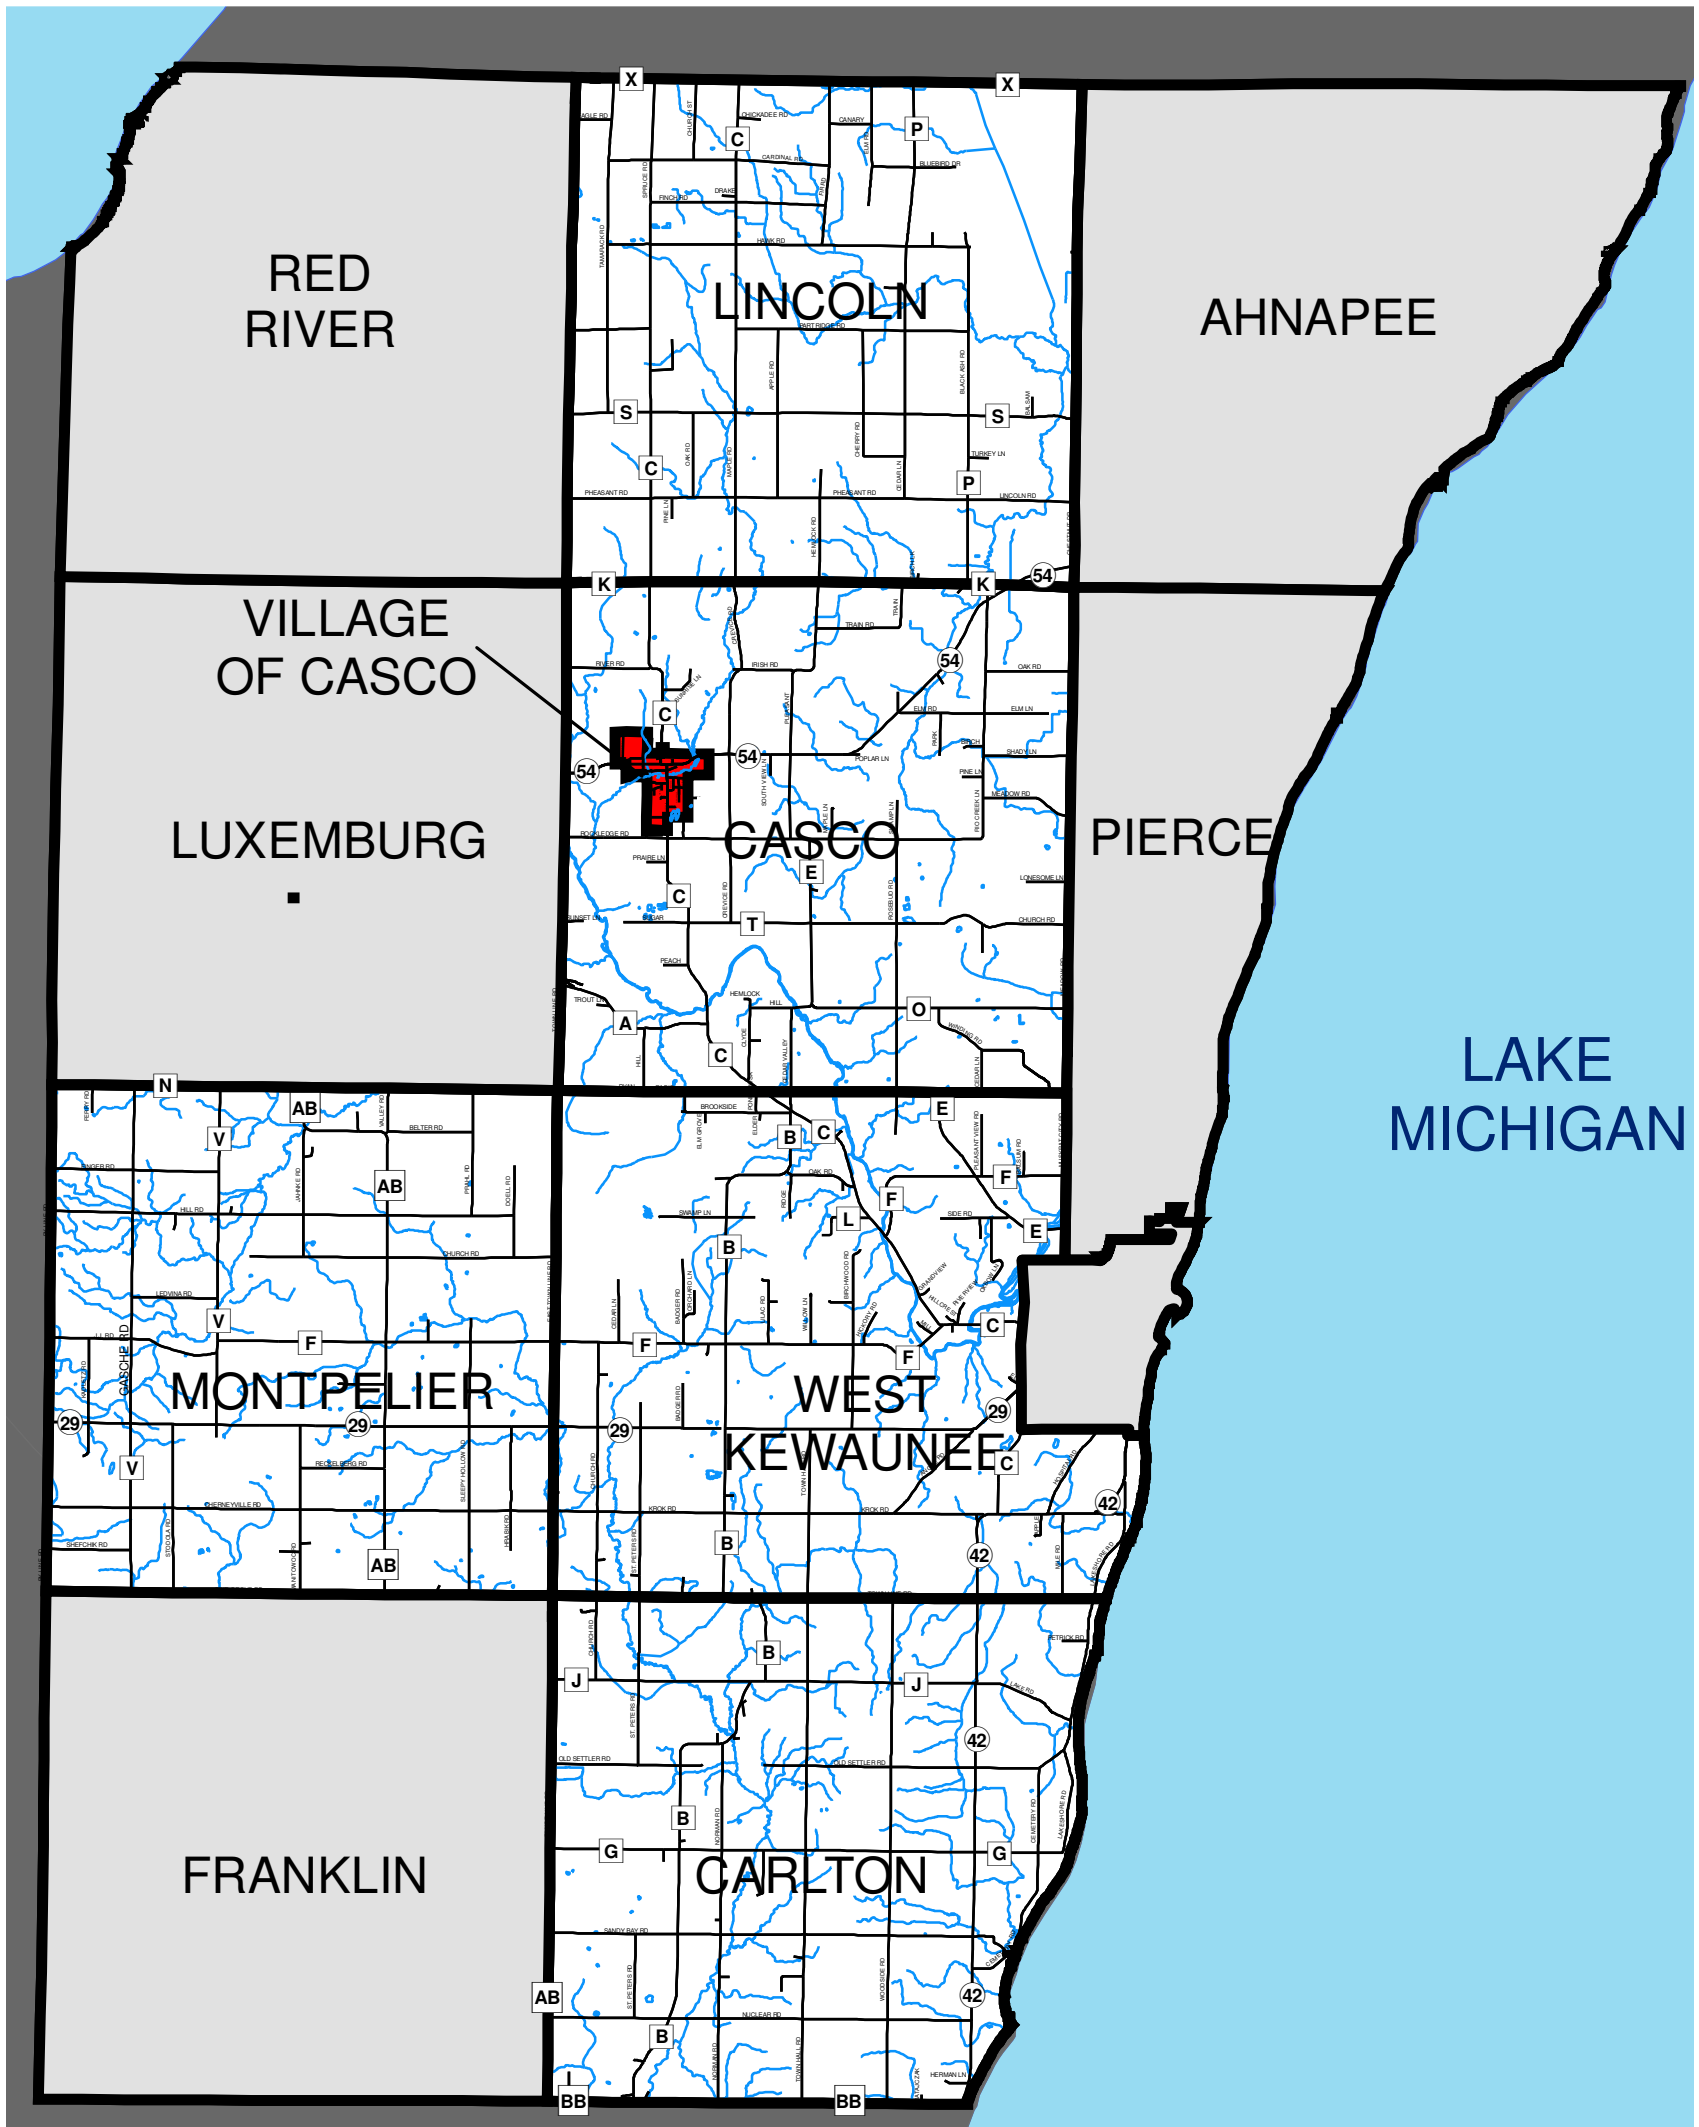

COMMUNITY BOUNDARIES

KEWAUNEE COUNTY COMMUNITIES

10,000 5,000 0 10,000 Feet

OMNI ASSOCIATES
 PROJECT # M1150A04
 DATE: 7/06/04
 DRAWN BY: KAL
 REVISED:

LEGEND

- PARTICIPATING KEWAUNEE COUNTY TOWNS
- PARTICIPATING KEWAUNEE COUNTY VILLAGE
- NON-PARTICIPATING COMMUNITIES
- OPEN WATER AREAS
- RIVERS & STREAMS
- ROADS