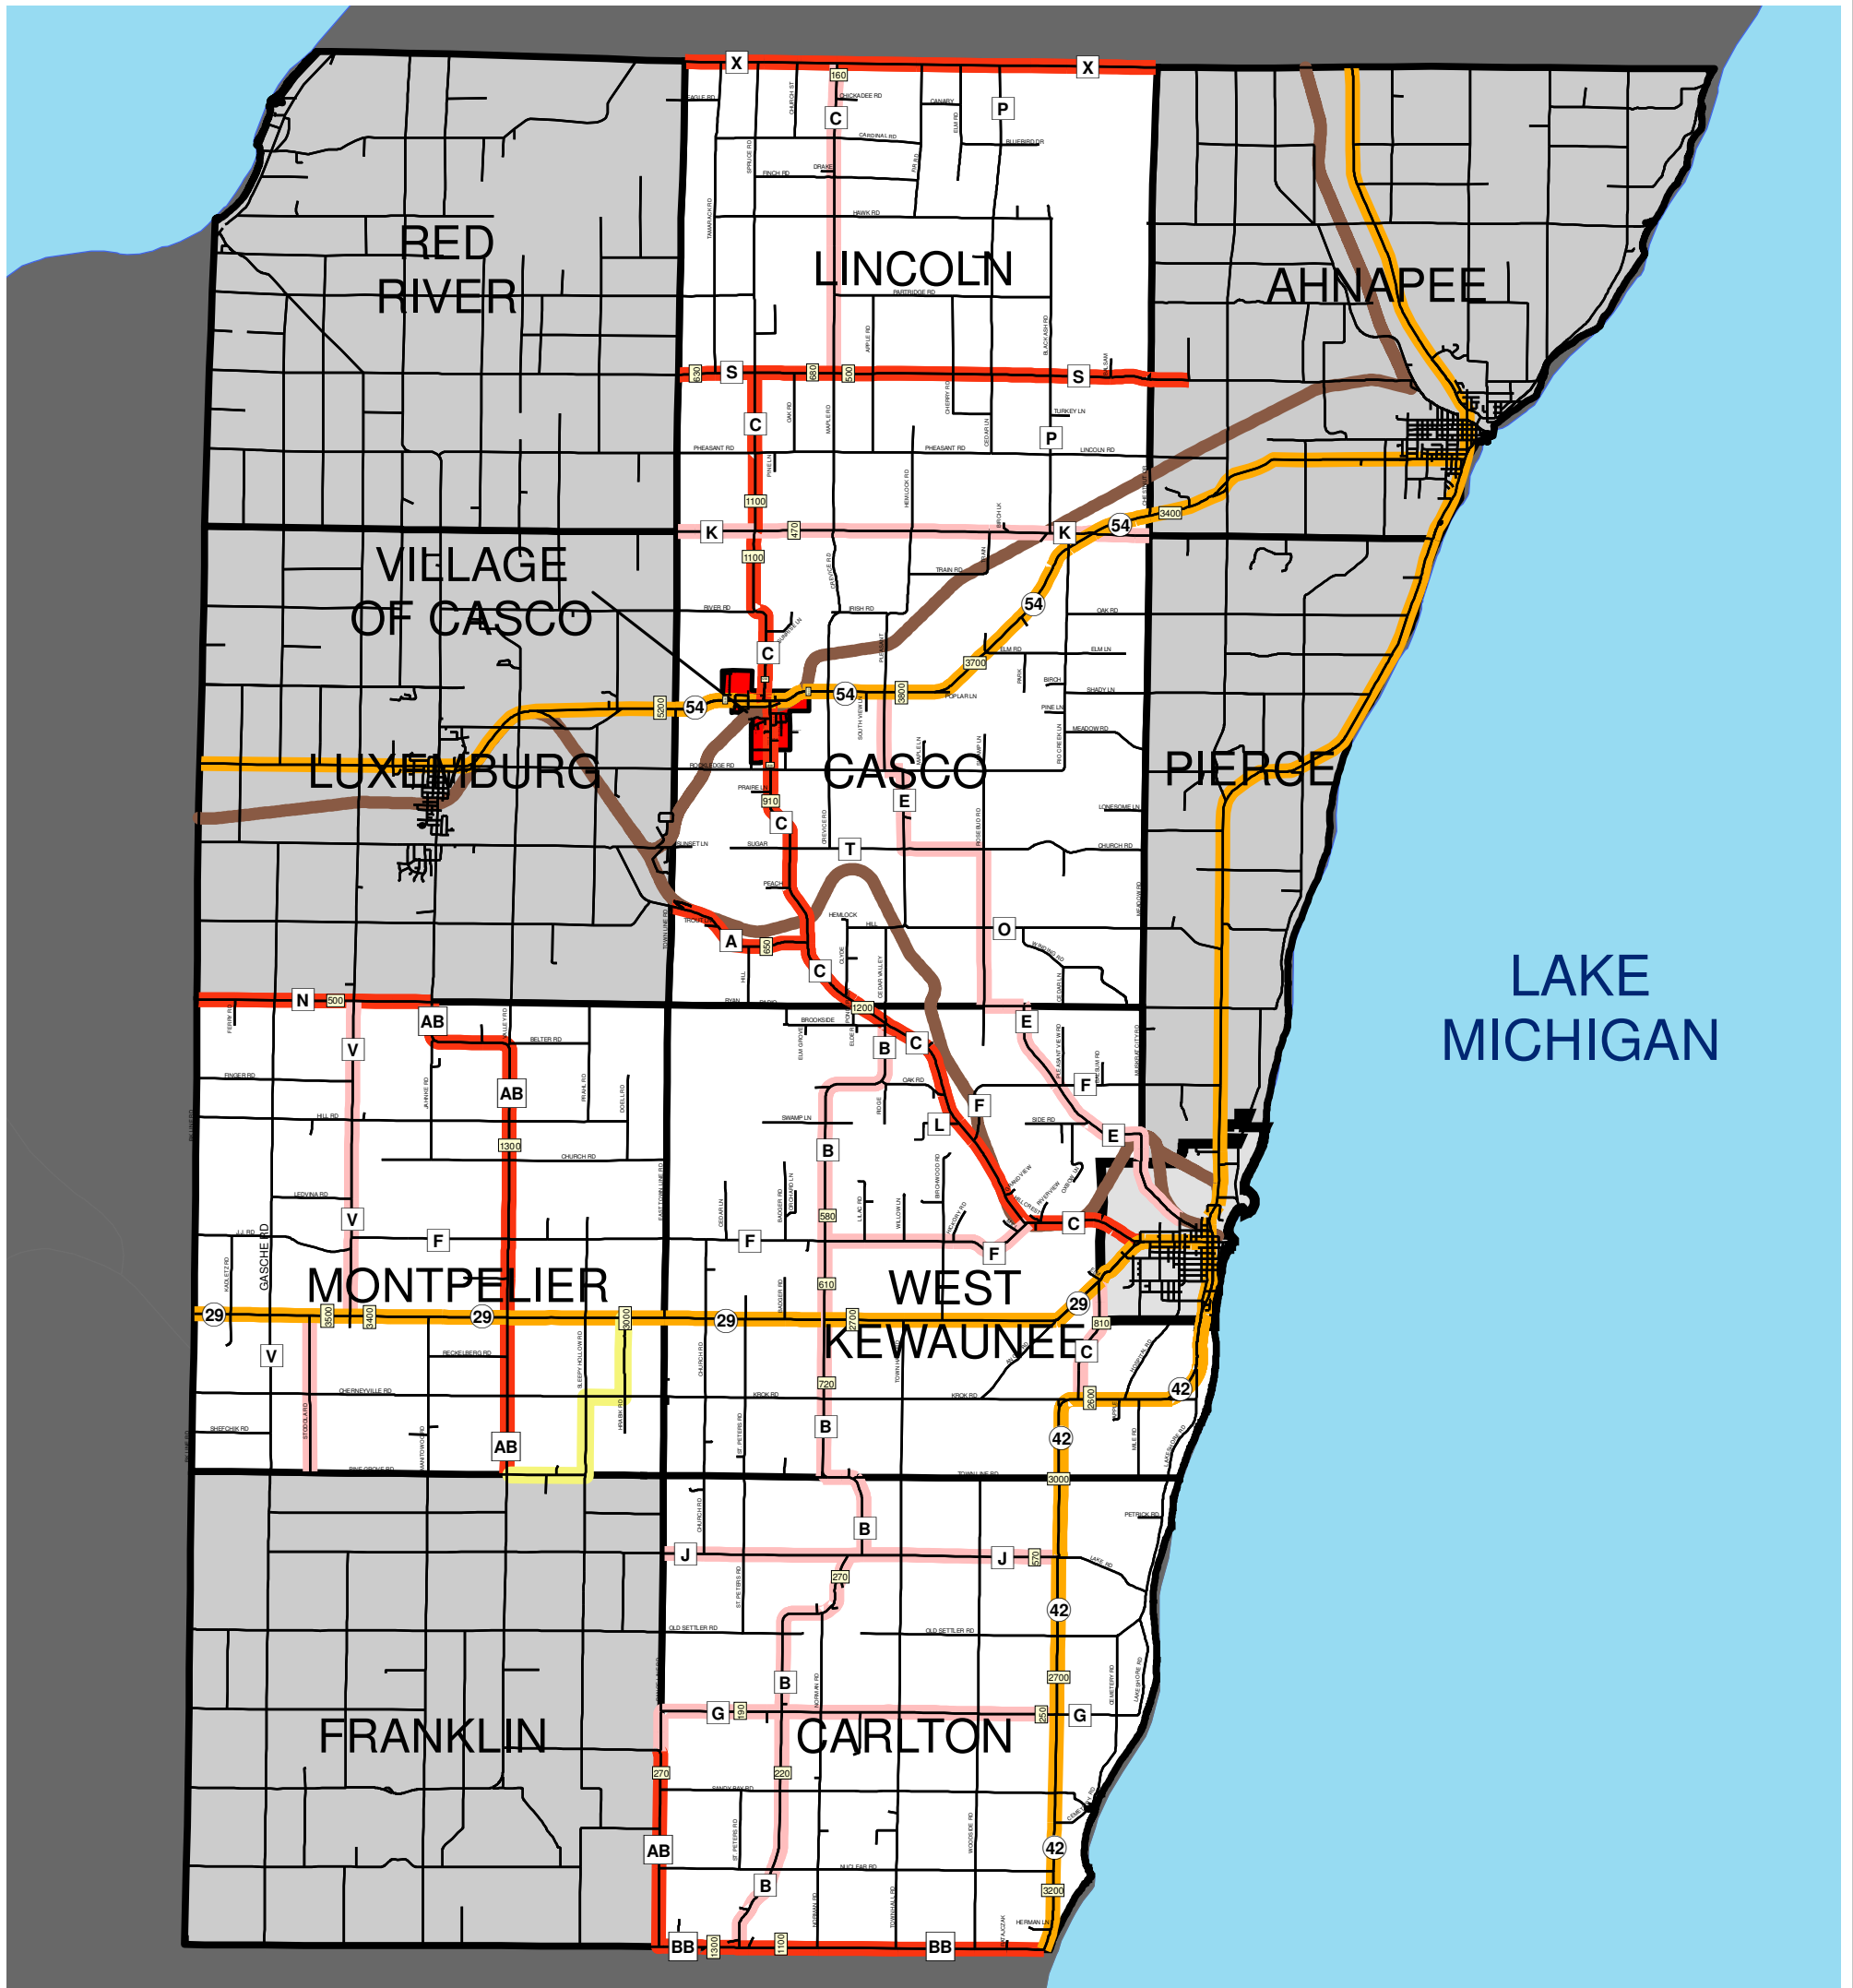

TRANSPORTATION NETWORK

KEWAUNEE COUNTY COMMUNITIES

LEGEND

- PARTICIPATING KEWAUNEE COUNTY TOWNS
- PARTICIPATING KEWAUNEE COUNTY VILLAGE
- NON-PARTICIPATING COMMUNITIES
- OPEN WATER AREAS
- ROADS
- RUSTIC ROAD
- MINOR ARTERIALS
- MAJOR COLLECTORS
- MINOR COLLECTORS
- AHNAPEE TRAIL
- XXXX ANNUAL AVERAGE DAILY TRAFFIC COUNTS 2003

LOCATION: F:\Municipal\Jobs\M11150A04\GIS\DRAWINGS\Transportation_11x17.mxd
 SOURCE: Kewaunee County
 Bay Lake Regional Planning Commission
 Wisconsin DOT