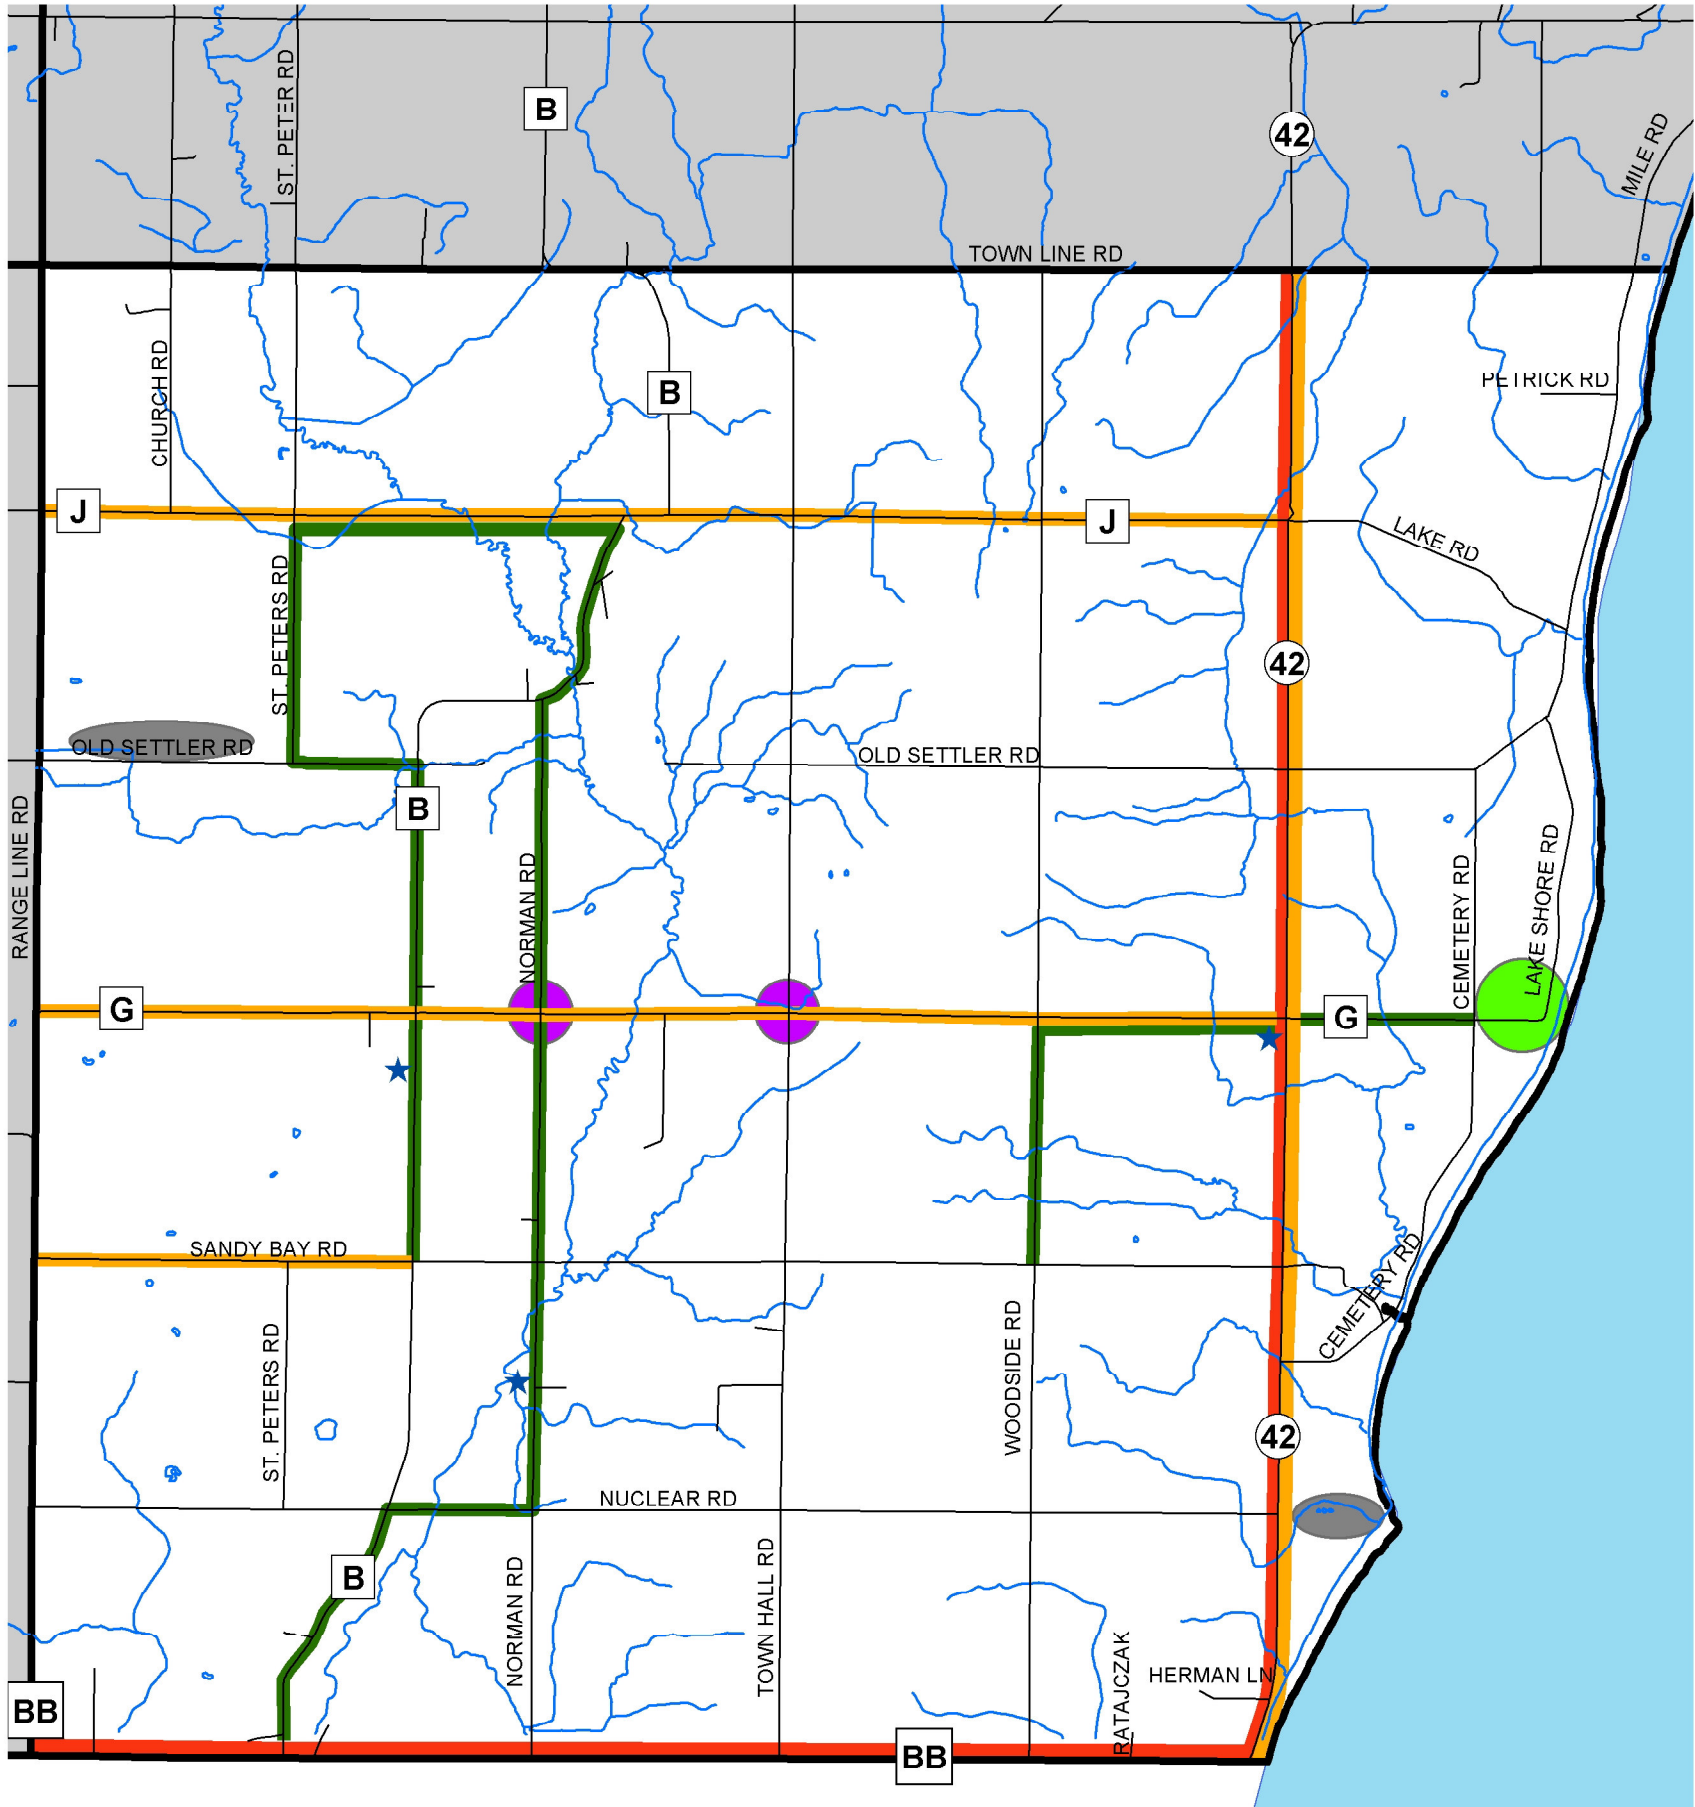

# TOWN OF CARLTON

## COMPOSITE ATTITUDE MAP

LOCATION: F:\Municipal\Jobs\M1150A04\GIS\DRAWINGS\Carlton\Attitude\_11x17.mxd  
 SOURCE: Kewaunee County  
 Bay Lake Regional Planning Commission  
 Wisconsin DOT

**LEGEND**

- CARLTON TOWN LIMITS
- SURROUNDING TOWNS
- OPEN WATER AREAS
- SPECIAL MEANING AREAS
- ATTRACTIVE / SCENIC AREAS
- LEAST PLEASING
- LOCATION OF PARTICIPANTS
- FREQUENTLY TRAVELED ROADS
- TRAFFIC CONCERNS
- WALKING & BICYCLING ROUTES
- ROADS
- RIVERS/STREAMS