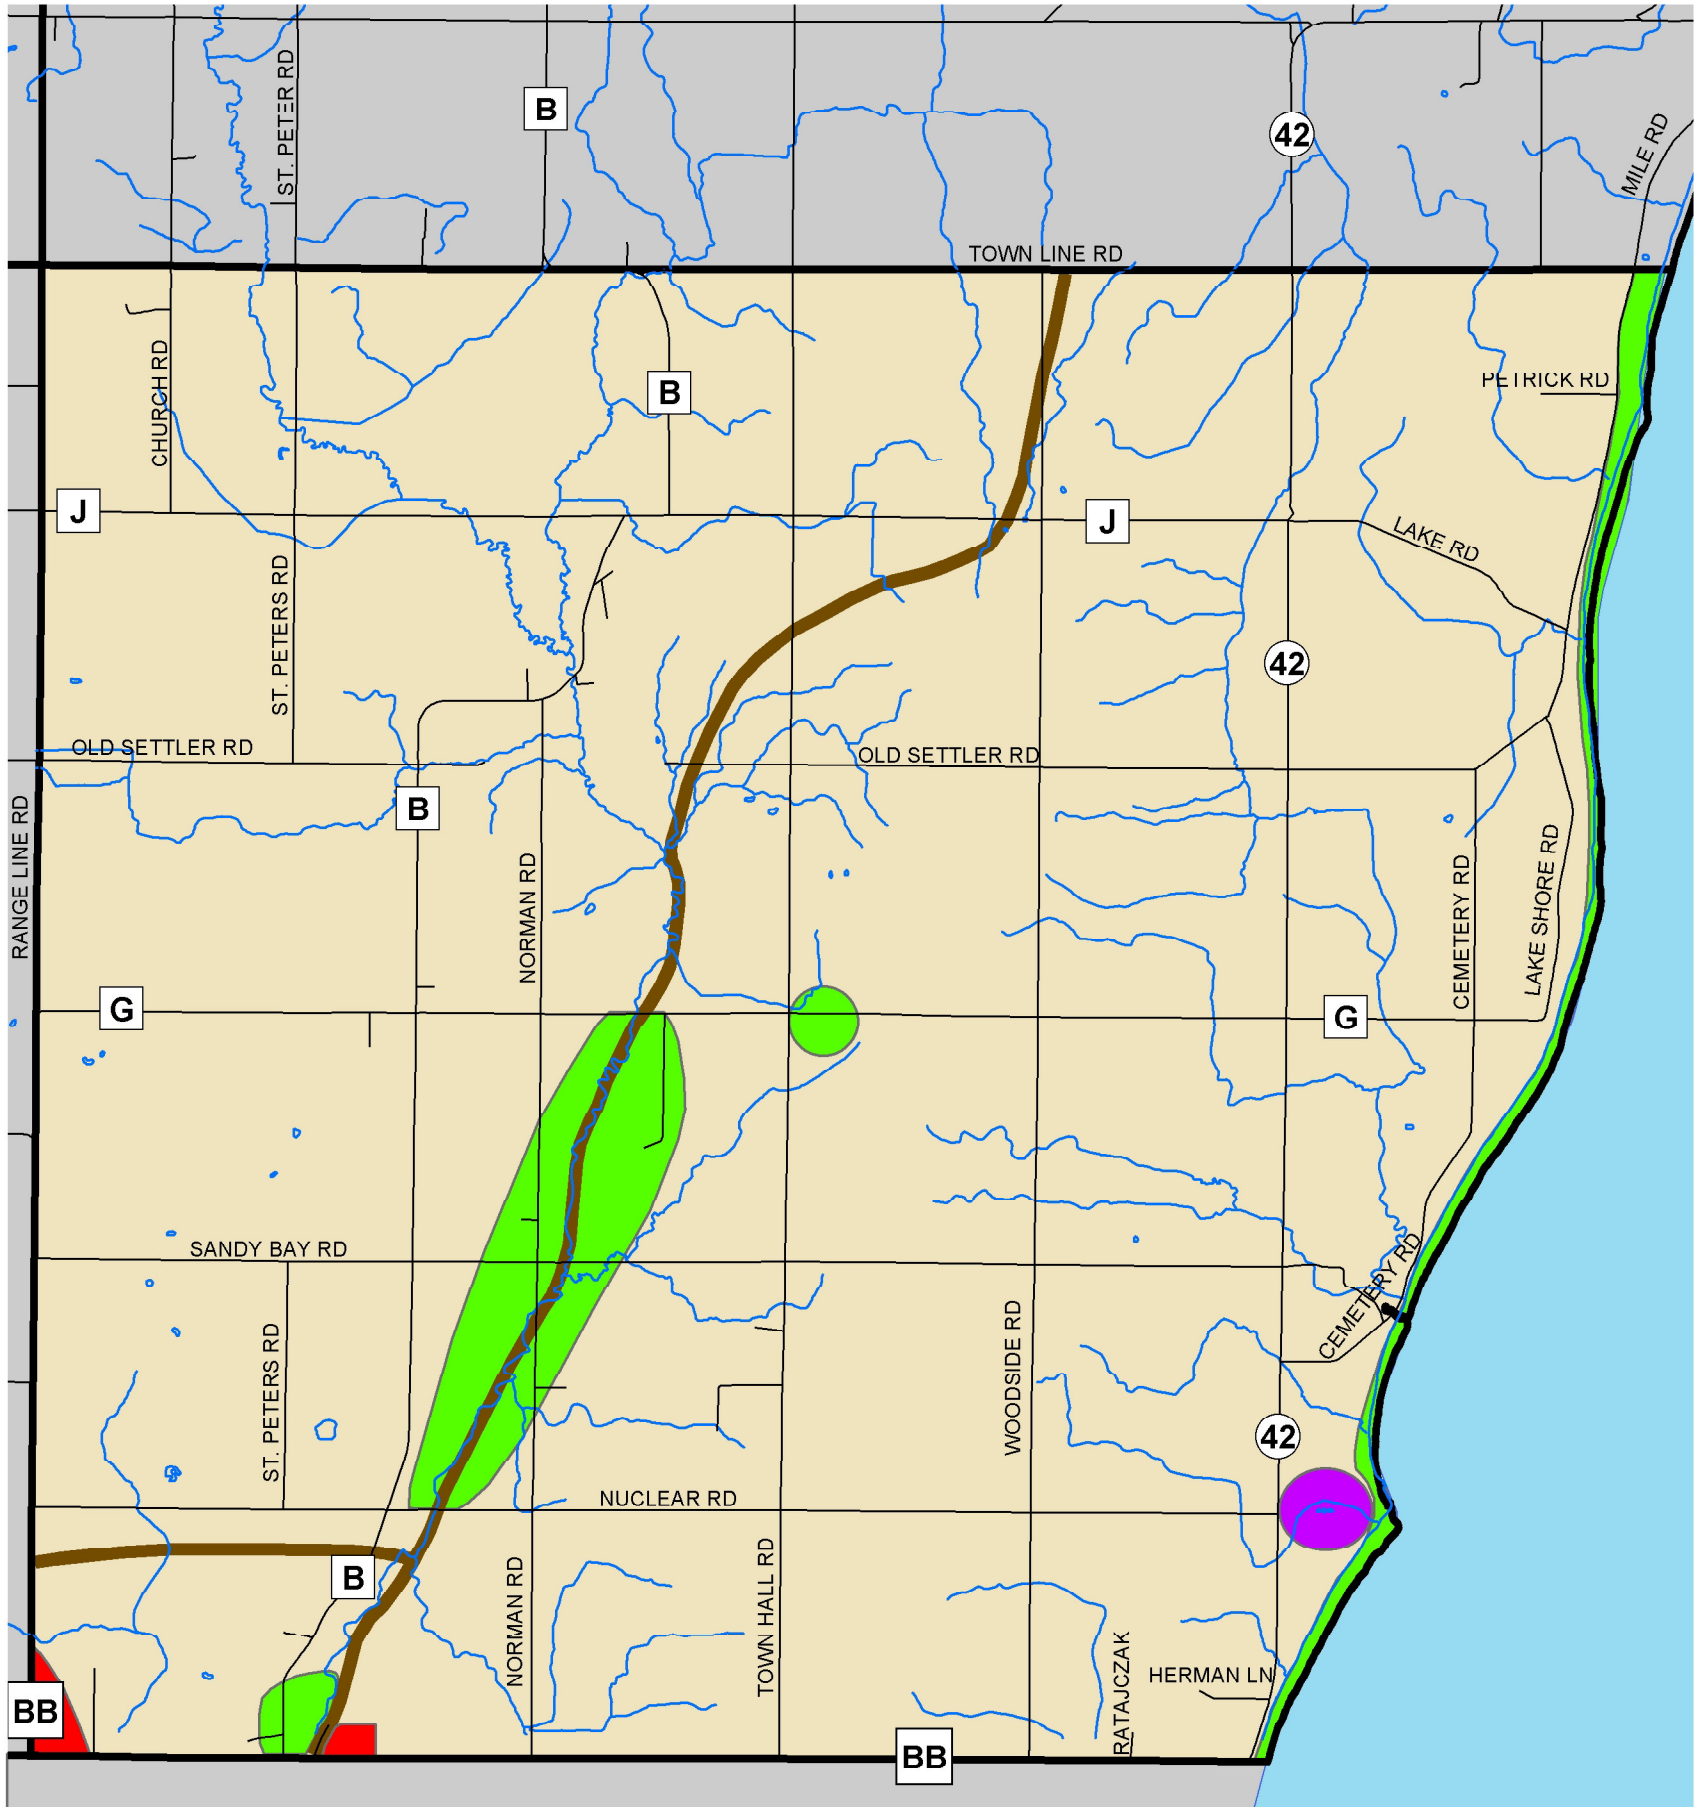

TOWN OF CARLTON

MAJORITY OPINION MAP

LOCATION: F:\Municipal\Jobs\11150A04\GIS\DRAWINGS\Carlton\Majority_Opinion_11x17.mxd
 SOURCE: Kewaunee County
 Bay Lake Regional Planning Commission
 Wisconsin DOT

LEGEND

- CARLTON TOWN LIMITS
- SURROUNDING TOWNS
- OPEN WATER AREAS
- AGRICULTURAL
- PRESERVATION / RECREATIONAL AREAS
- COMMERCIAL
- INDUSTRIAL
- SNOWMOBILE TRAIL
- ROADS
- RIVERS/STREAMS