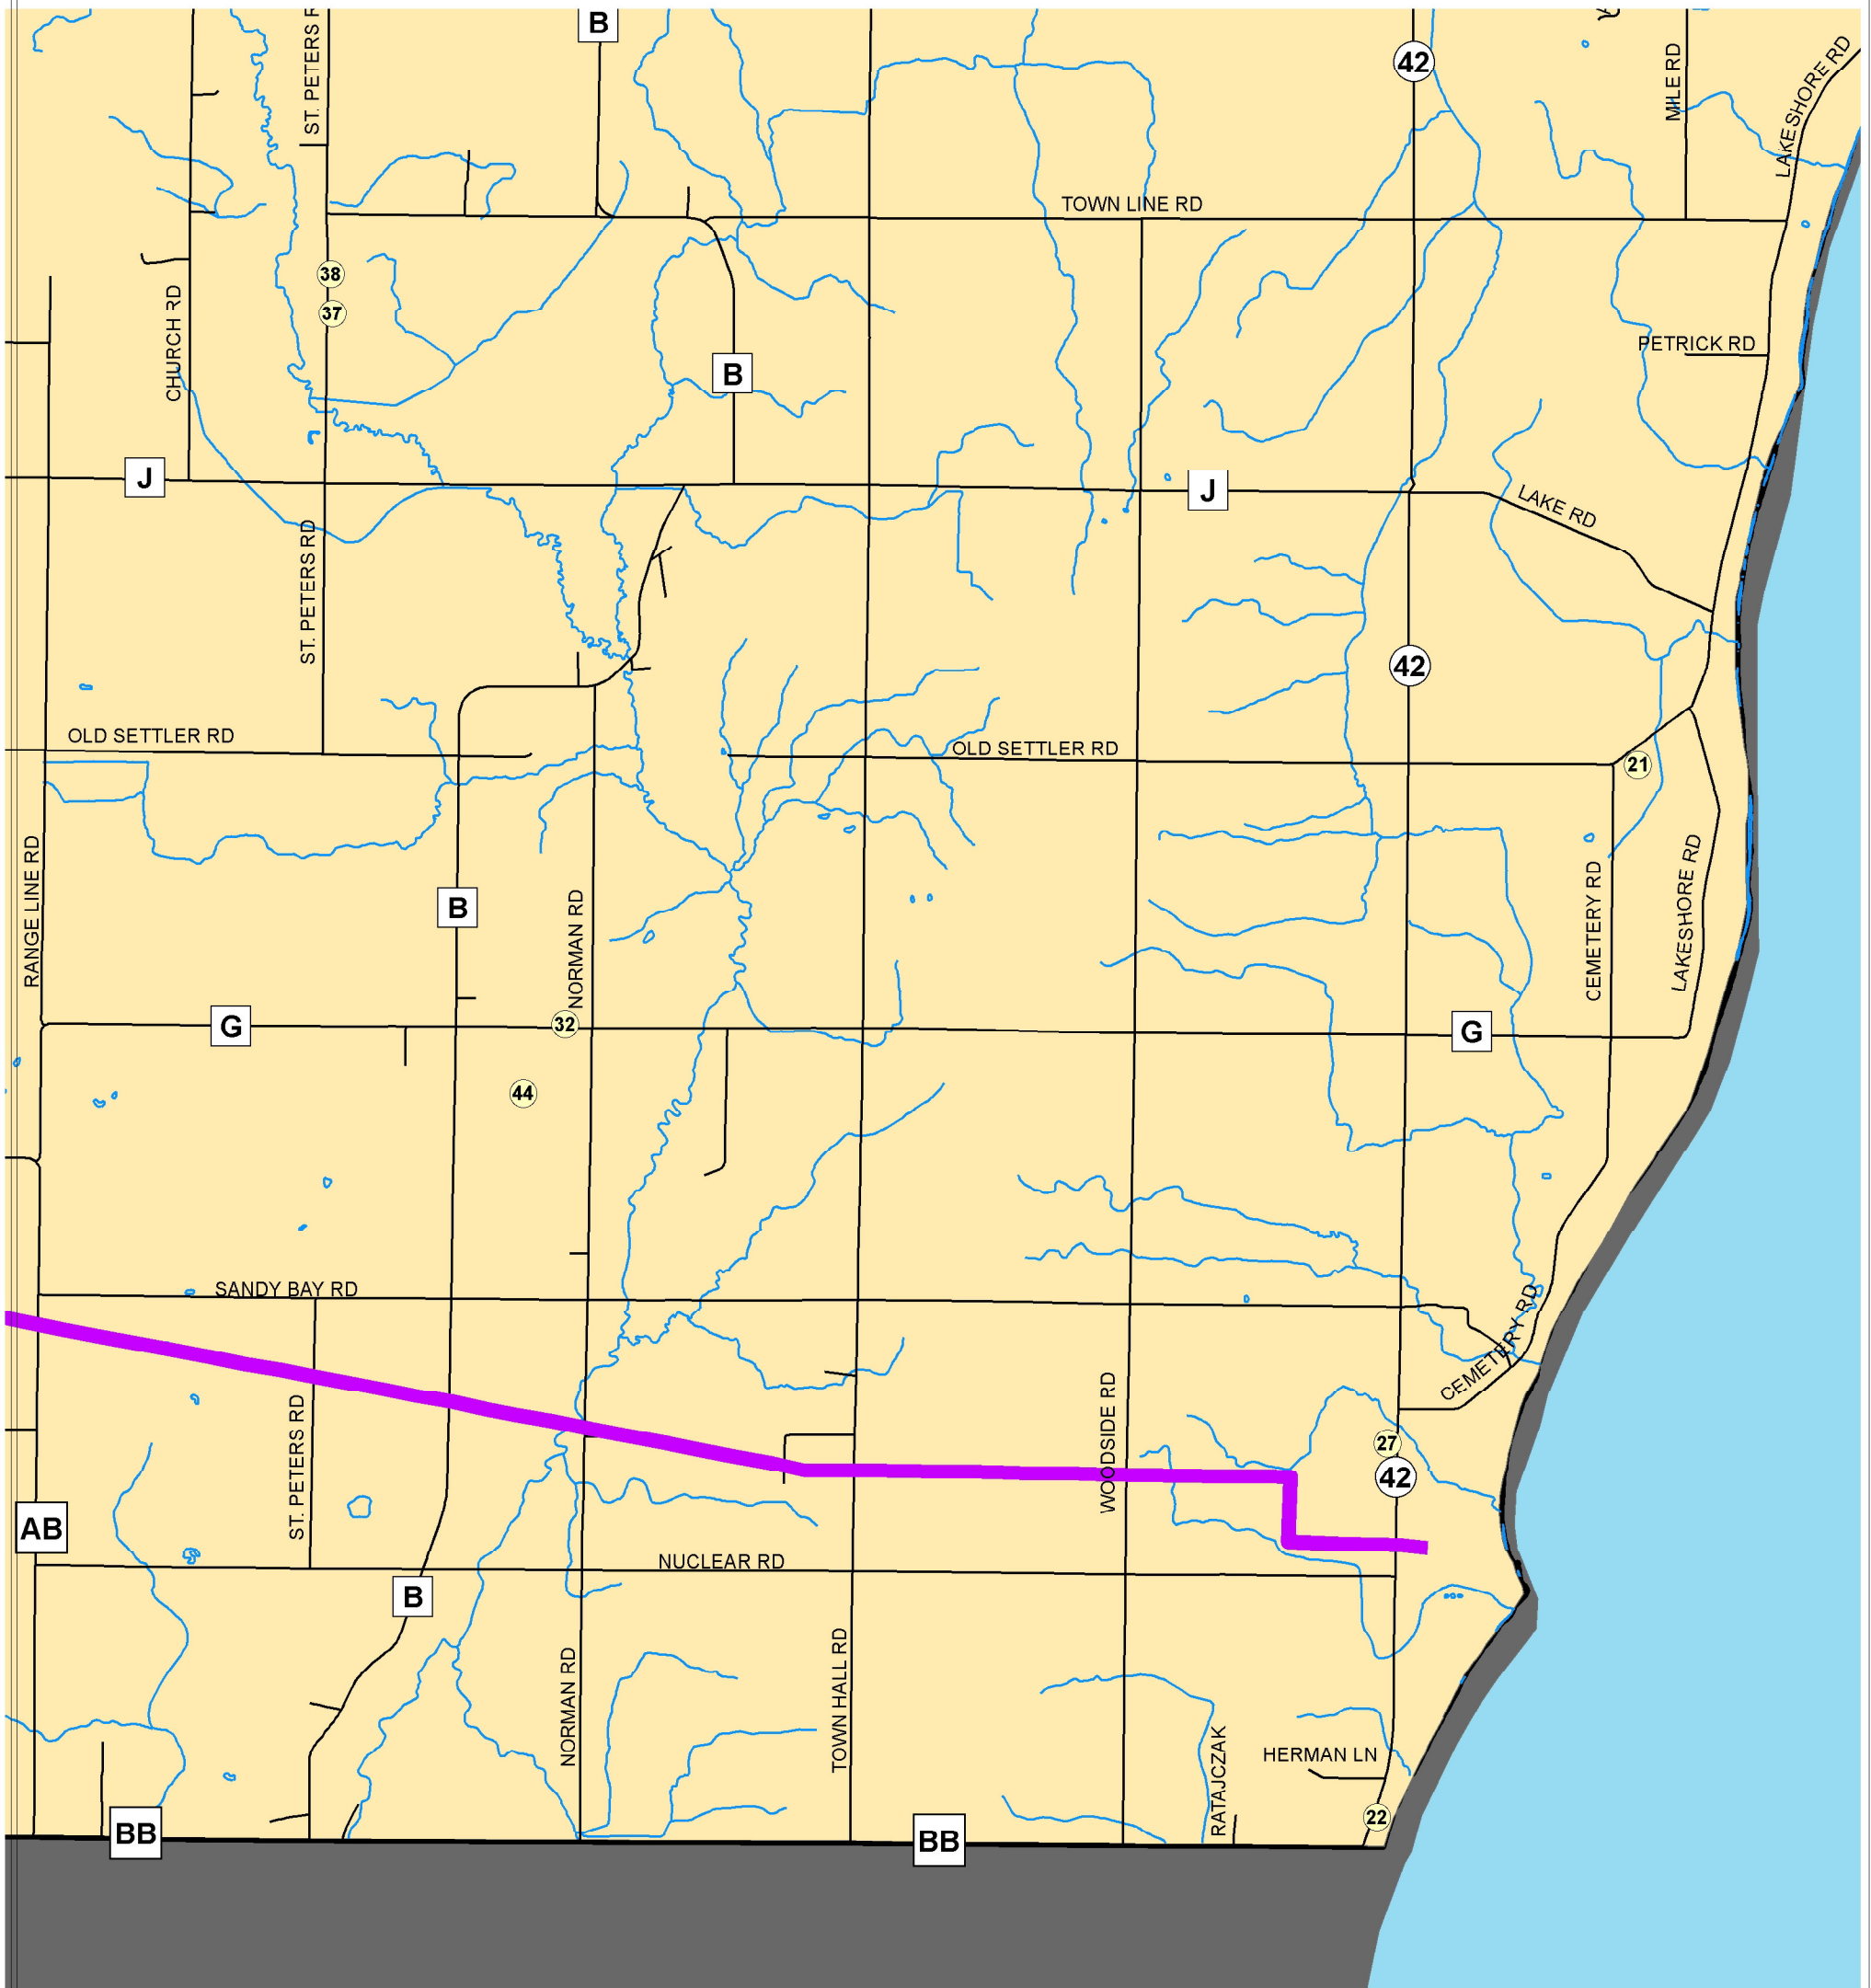

TOWN OF CARLTON

UTILITIES & COMMUNITY FACILITIES

4,000 2,000 0 4,000 Feet

LOCATION- F:\Municipal\Jobs\M11150A04\GIS\DRAWINGS\Carlton\Utilities_11x17.mxd
 SOURCE: Kewaunee County
 Bay Lake Regional Planning Commission
 Wisconsin DOT

LEGEND

- KEWAUNEE SCHOOL DISTRICT
- ROADS
- POWERLINE

- 21. Forest Hill Cemetery
- 22. Grace Lutheran Church
- 27. Sandy Bay Cemetery
- 29. St. Hedwig's Cemetery
- 31. St. John Nepomeceue Catholic Cemetery
- 32. St. Joseph's Catholic Church
- 37. St. Peter's Lutheran Cemetery
- 38. St. Peter's Lutheran Church
- 44. Mapleview Campsites