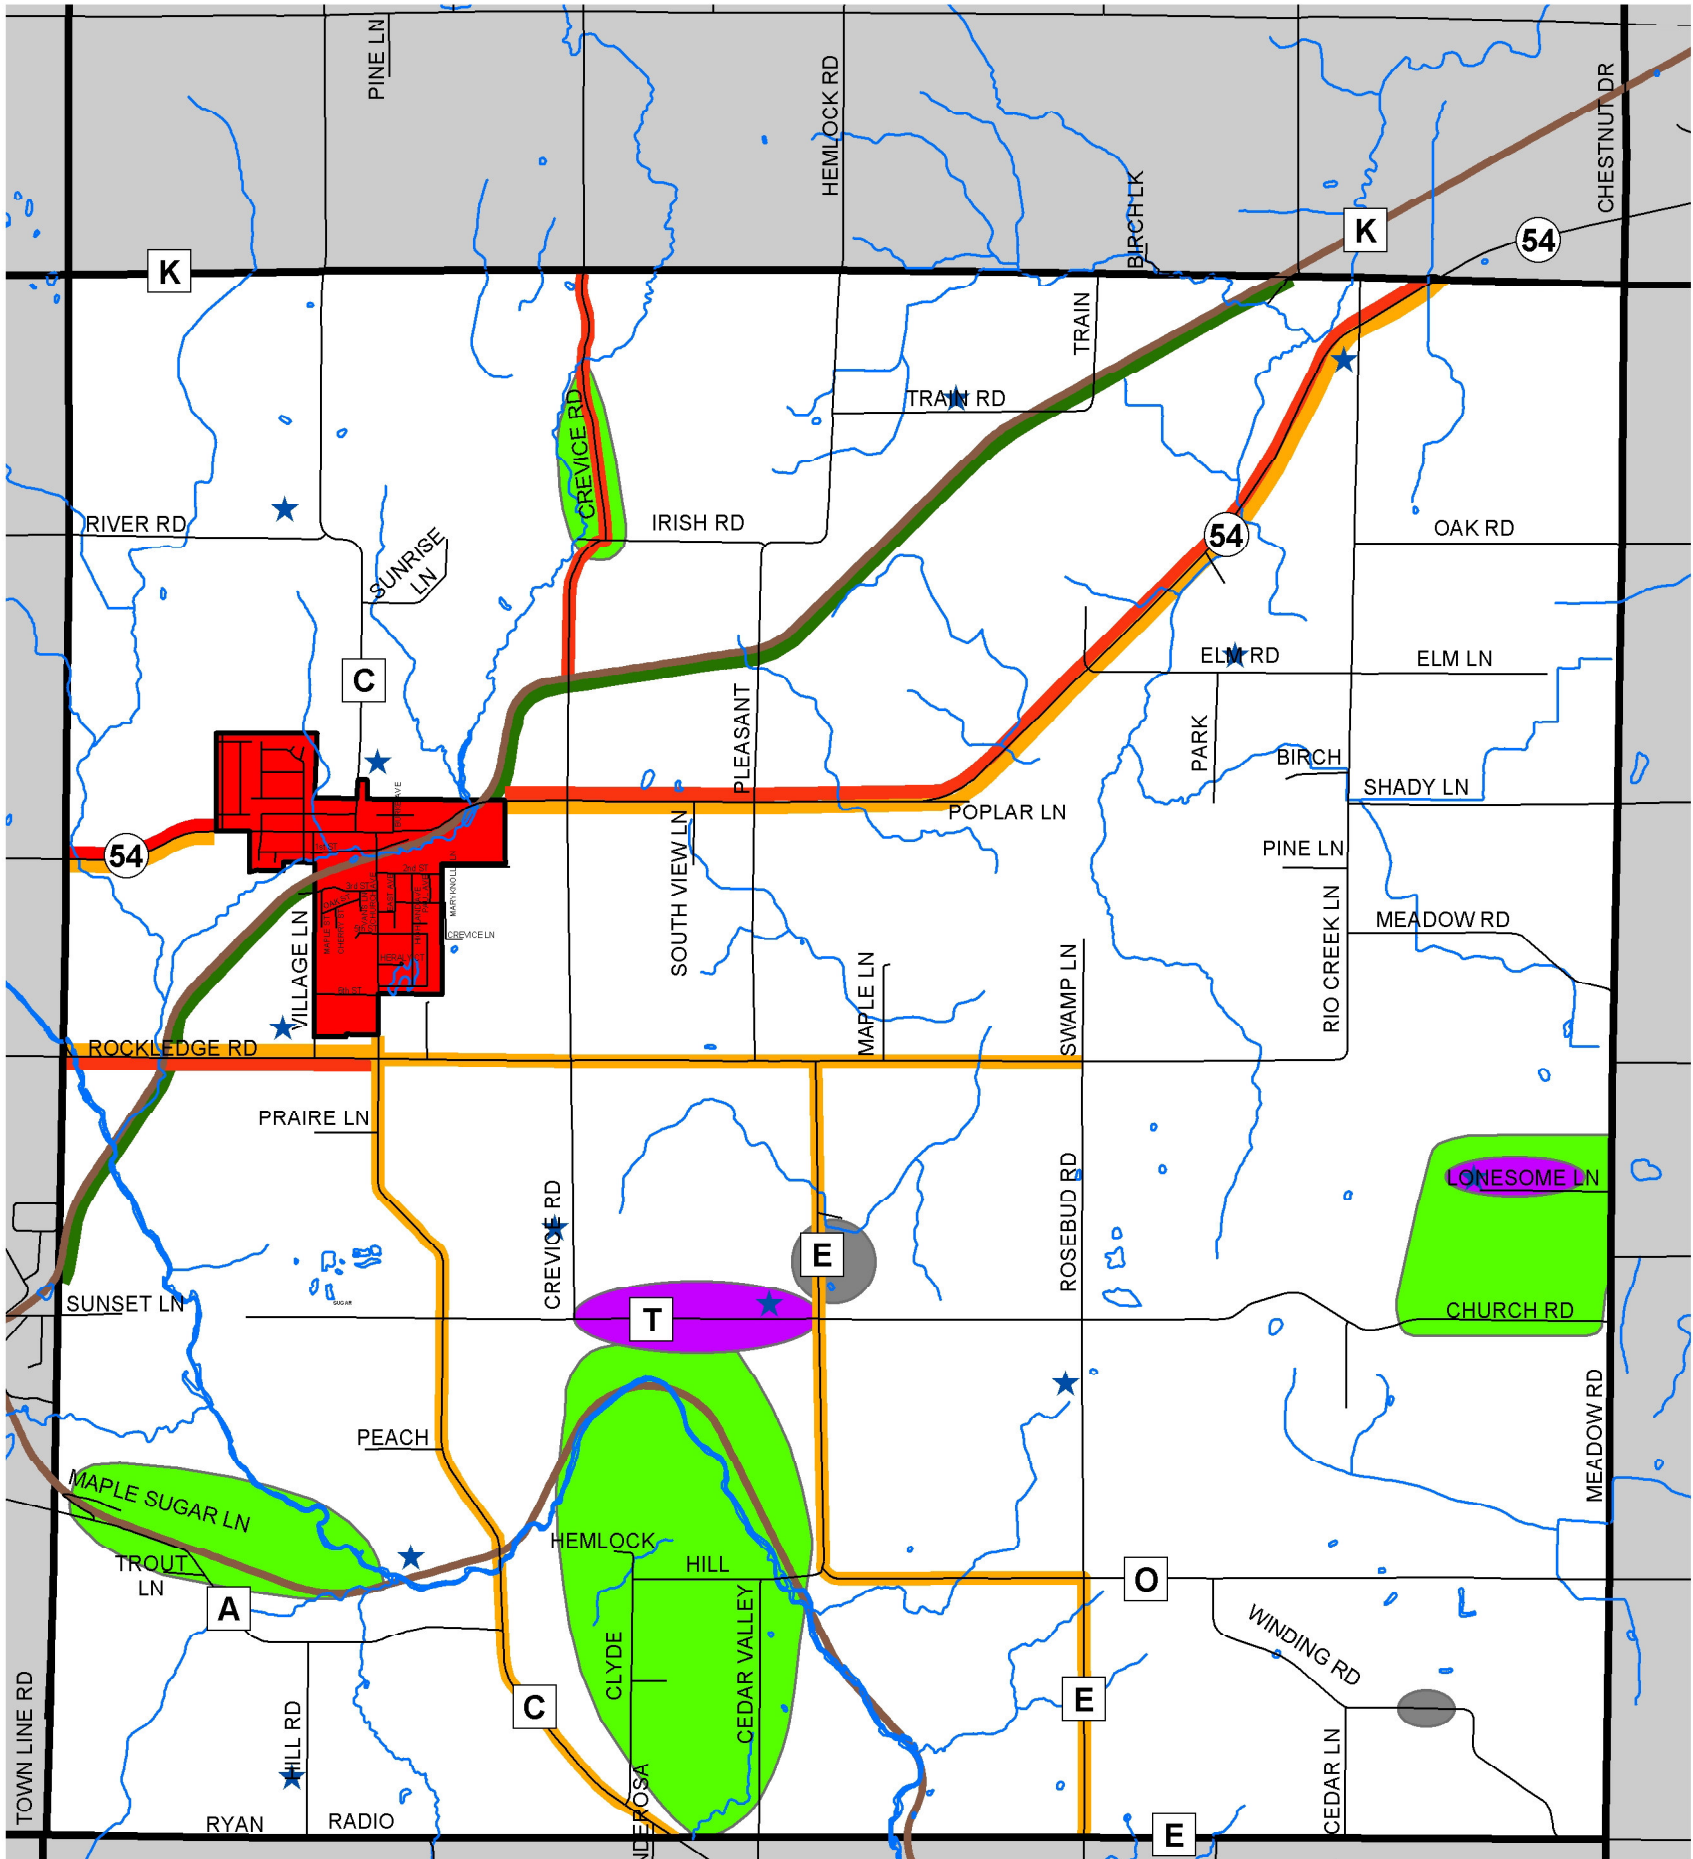

TOWN OF CASCO

COMPOSITE ATTITUDE MAP

LEGEND

- CASCO TOWN LIMITS
- SURROUNDING TOWNS
- OPEN WATER AREAS
- ATTRACTIVE / SCENIC AREAS
- SPECIAL MEANING AREAS
- LEAST PLEASING
- FREQUENTLY TRAVELED ROADS
- TRAFFIC CONCERNS
- WALKING & BICYCLING ROUTES
- LOCATION OF PARTICIPANTS
- ROADS
- RIVERS/STREAMS
- AHNAPÉE TRAIL

OMNI ASSOCIATES
 PROJECT # M1150904
 DATE: 12/06/05
 DRAWN BY: KAL
 REVISED:

LOCATION - F:\Municipal\Jobs\M1150904\GIS\DRAWINGS\Casco\Attitude_11x17.mxd
 SOURCE - Kewaunee County
 Bay Lake Regional Planning Commission
 Wisconsin DOT