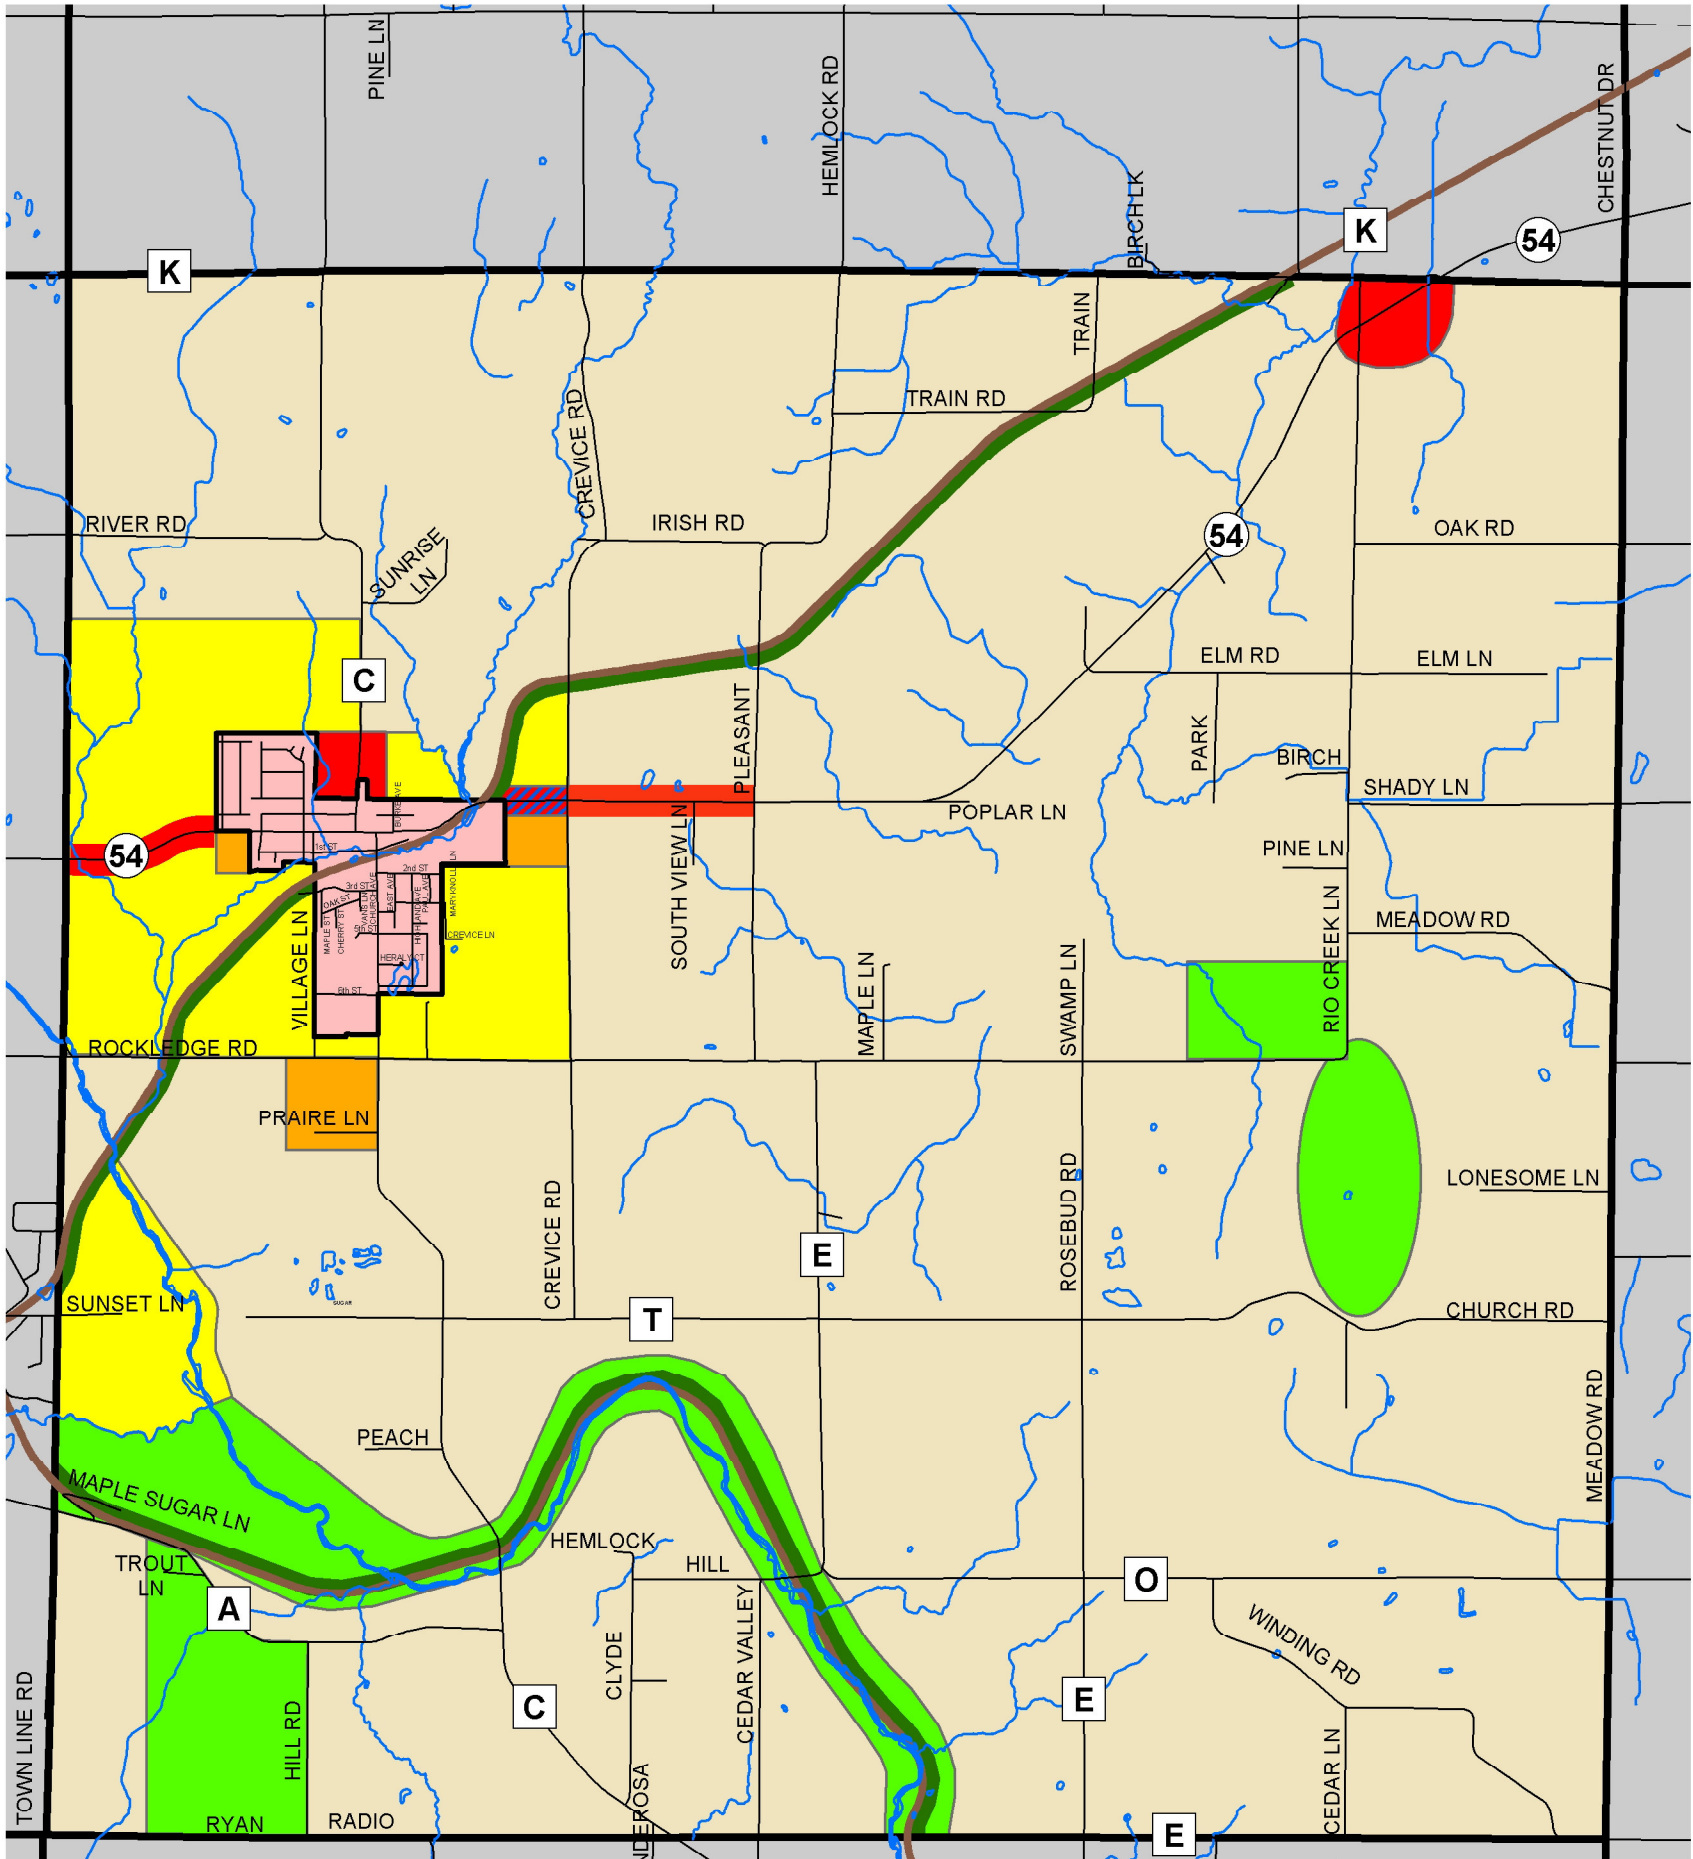

TOWN OF CASCO

MAJORITY OPINION MAP

LEGEND

- CASCO TOWN LIMITS
- SURROUNDING TOWNS
- OPEN WATER AREAS
- PRESERVATION / RECREATIONAL AREAS
- COMMERCIAL
- AGRICULTURAL
- SINGLE FAMILY HOUSING
- INDUSTRIAL / COMMERCIAL
- MULTI-USE TRAILS
- ROADS
- RIVERS/STREAMS
- AHNAPEE TRAIL

OMNI ASSOCIATES
 PROJECT # M1150904
 DATE 12/06/05
 DRAWN BY: KAL
 REVISED:

LOCATION - F:\Municipal\Jobs\M1150904\GIS\DRAWINGS\Casco\Majority_Opinion_11x17.mxd
 SOURCE - Kewaunee County
 Bay Lake Regional Planning Commission
 Wisconsin DOT