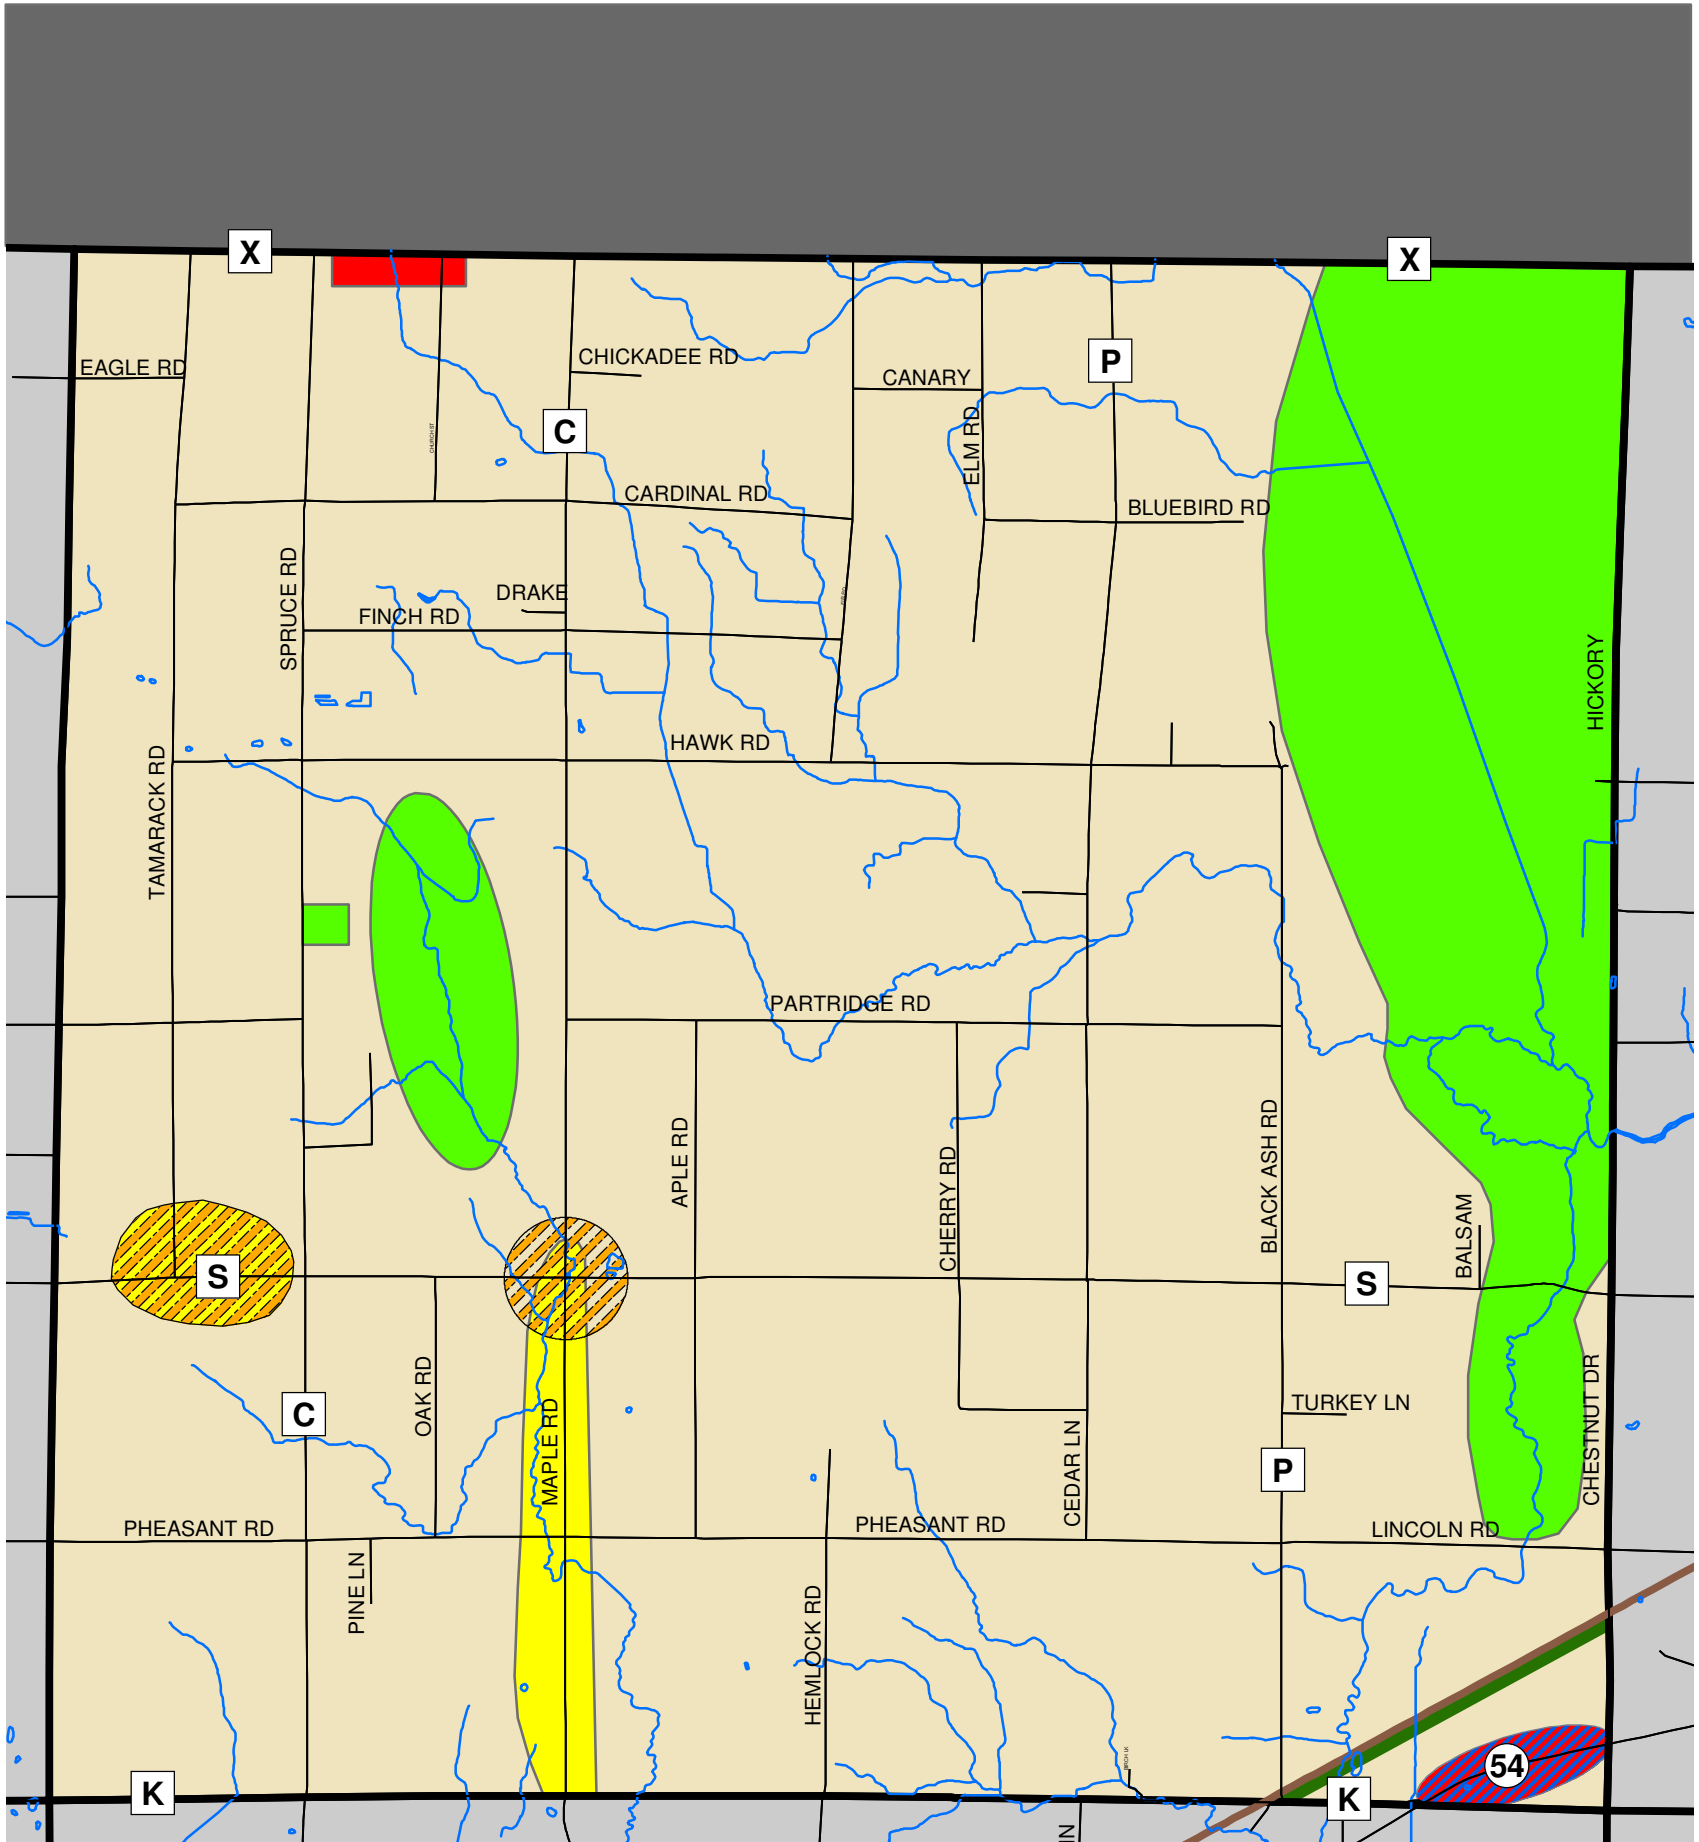

TOWN OF LINCOLN

MAJORITY OPINION MAP

LEGEND

- LINCOLN TOWN LIMITS
- SURROUNDING TOWNS
- OPEN WATER AREAS
- SINGLE FAMILY HOUSING
- SINGLE FAMILY / ALTERNATIVE HOUSING
- ALTERNATIVE HOUSING
- COMMERCIAL
- COMMERCIAL / INDUSTRIAL
- AGRICULTURAL
- SCENIC / ATTRACTIVE AREAS
- WALKING OR BIKING TRAIL
- ROADS
- RIVERS/STREAMS
- AHNAPEE TRAIL

4,000 2,000 0 4,000 Feet

LOCATION: F:\Municipal\Jobs\M11150A04\GIS\DRAWINGS\Lincoln\Majority_Opinion_11x17.mxd
 SOURCE: Kewaunee County
 Bay Lake Regional Planning Commission
 Wisconsin DOT