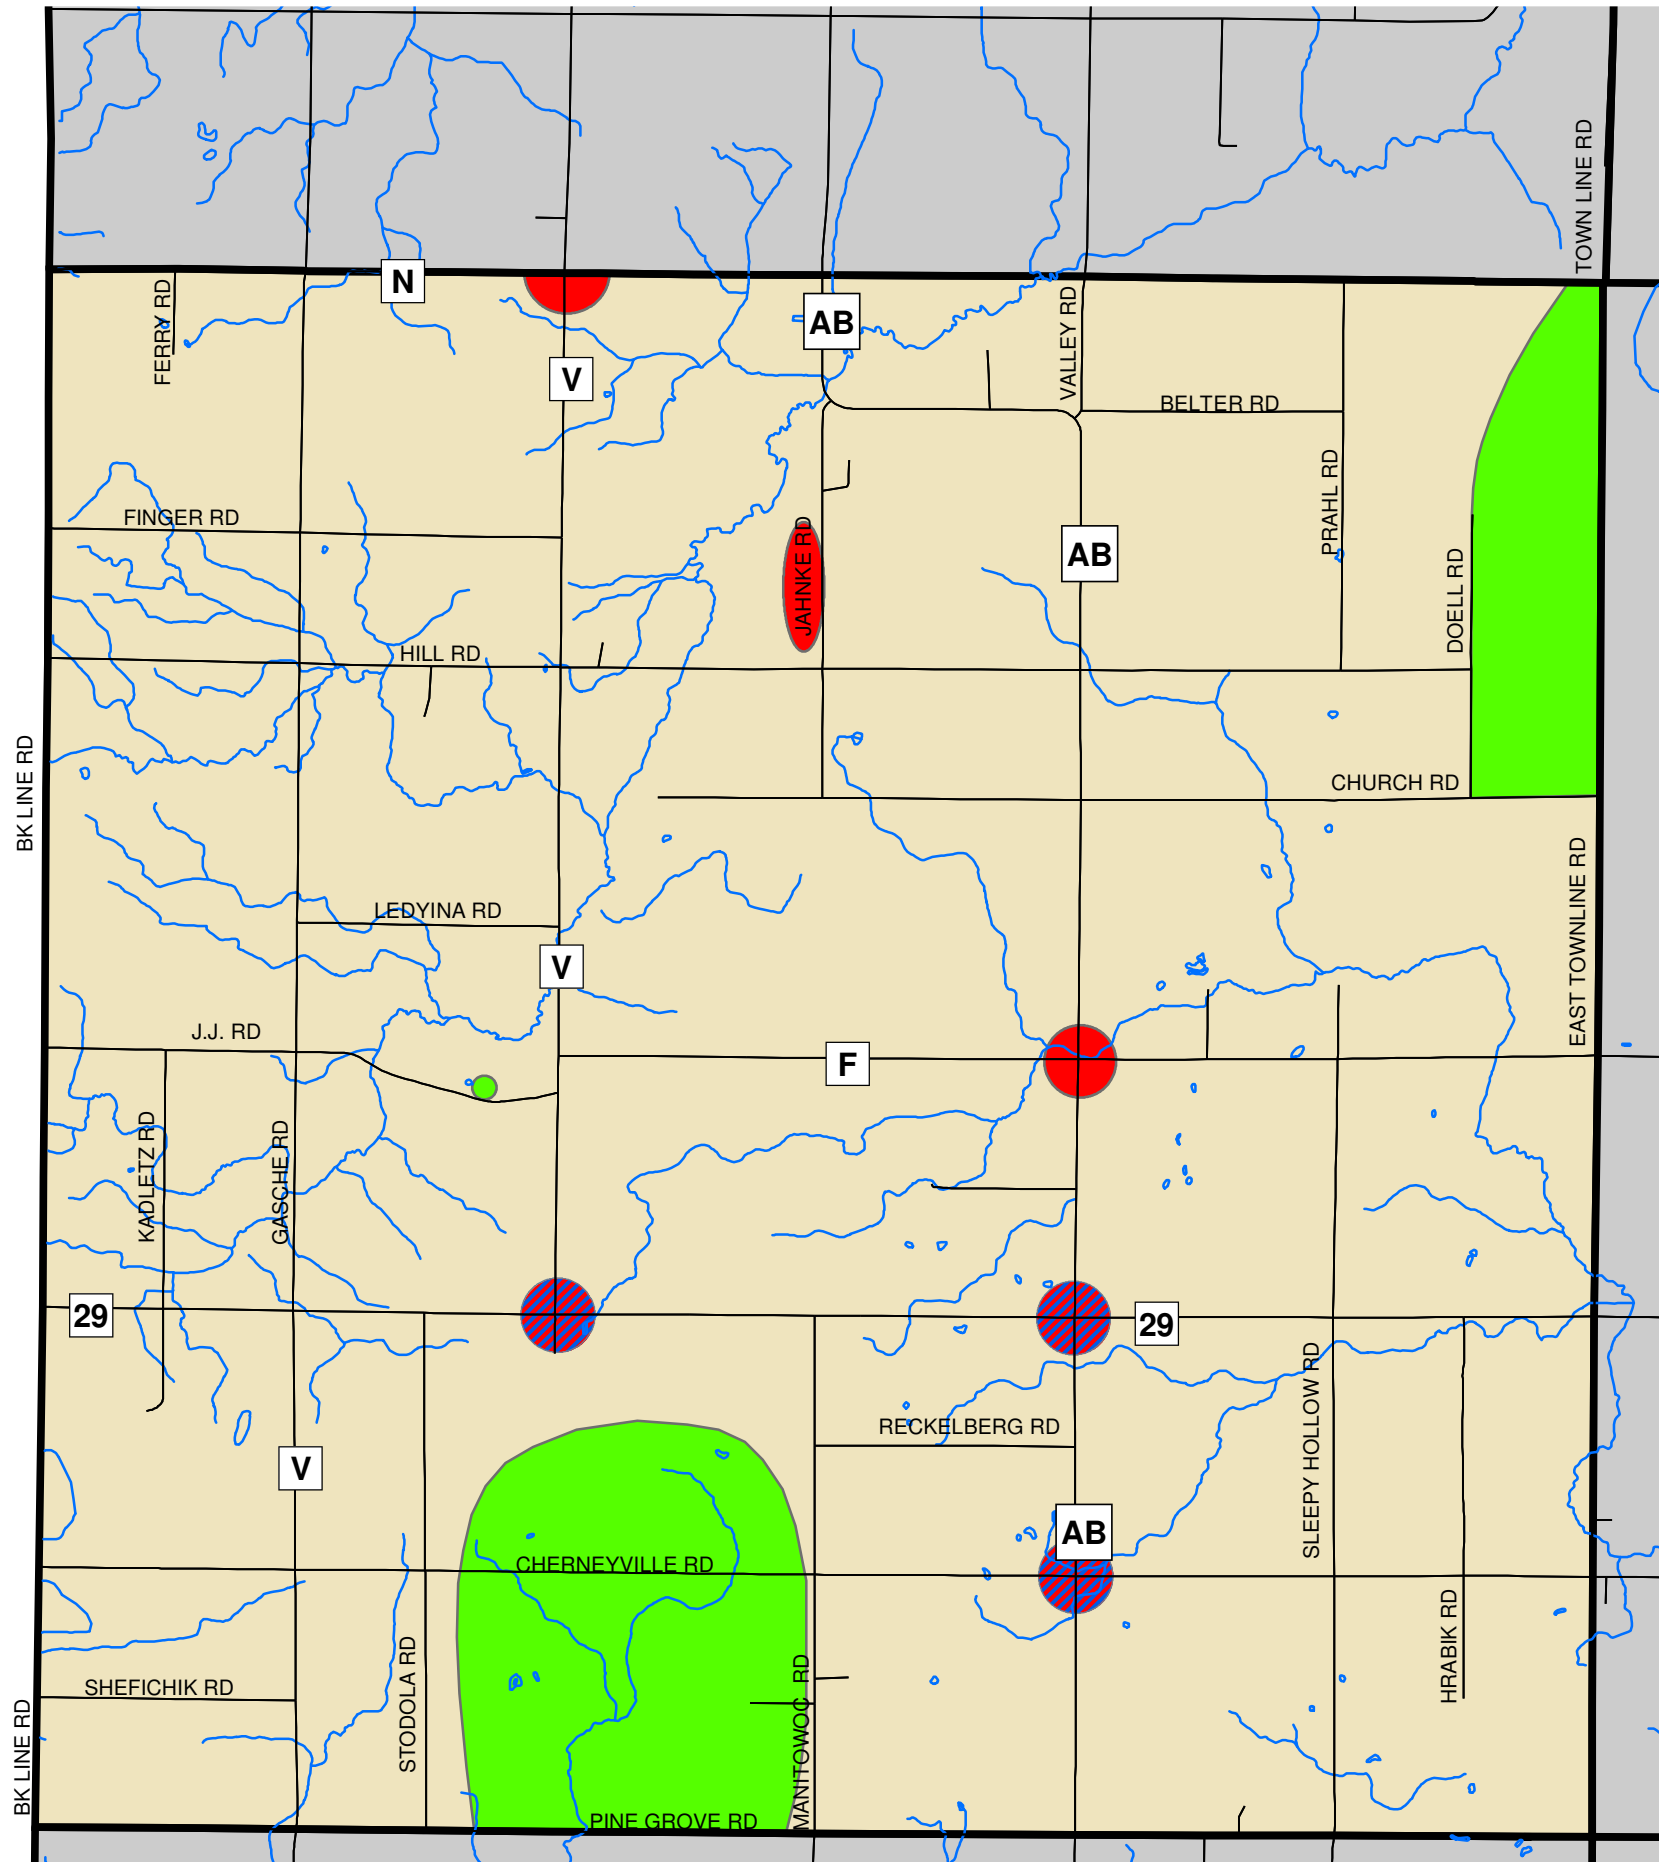

TOWN OF MONTPELIER

MAJORITY OPINION MAP

Single family housing to occur along any existing roads. No new roads.

4,000 2,000 0 4,000 Feet

LOCATION: F:\Municipal\Jobs\M1150A04\GIS\DRAWINGS\Montpelier\Majority_Opinion_11x17.mxd
 SOURCE: Kewaunee County
 Bay Lake Regional Planning Commission
 Wisconsin DOT

LEGEND

- MONTPELIER TOWN LIMITS
- SURROUNDING TOWNS
- OPEN WATER AREAS
- PRESERVATION / RECREATIONAL AREAS
- COMMERCIAL
- AGRICULTURAL
- COMMERCIAL / INDUSTRIAL
- ROADS
- RIVERS/STREAMS