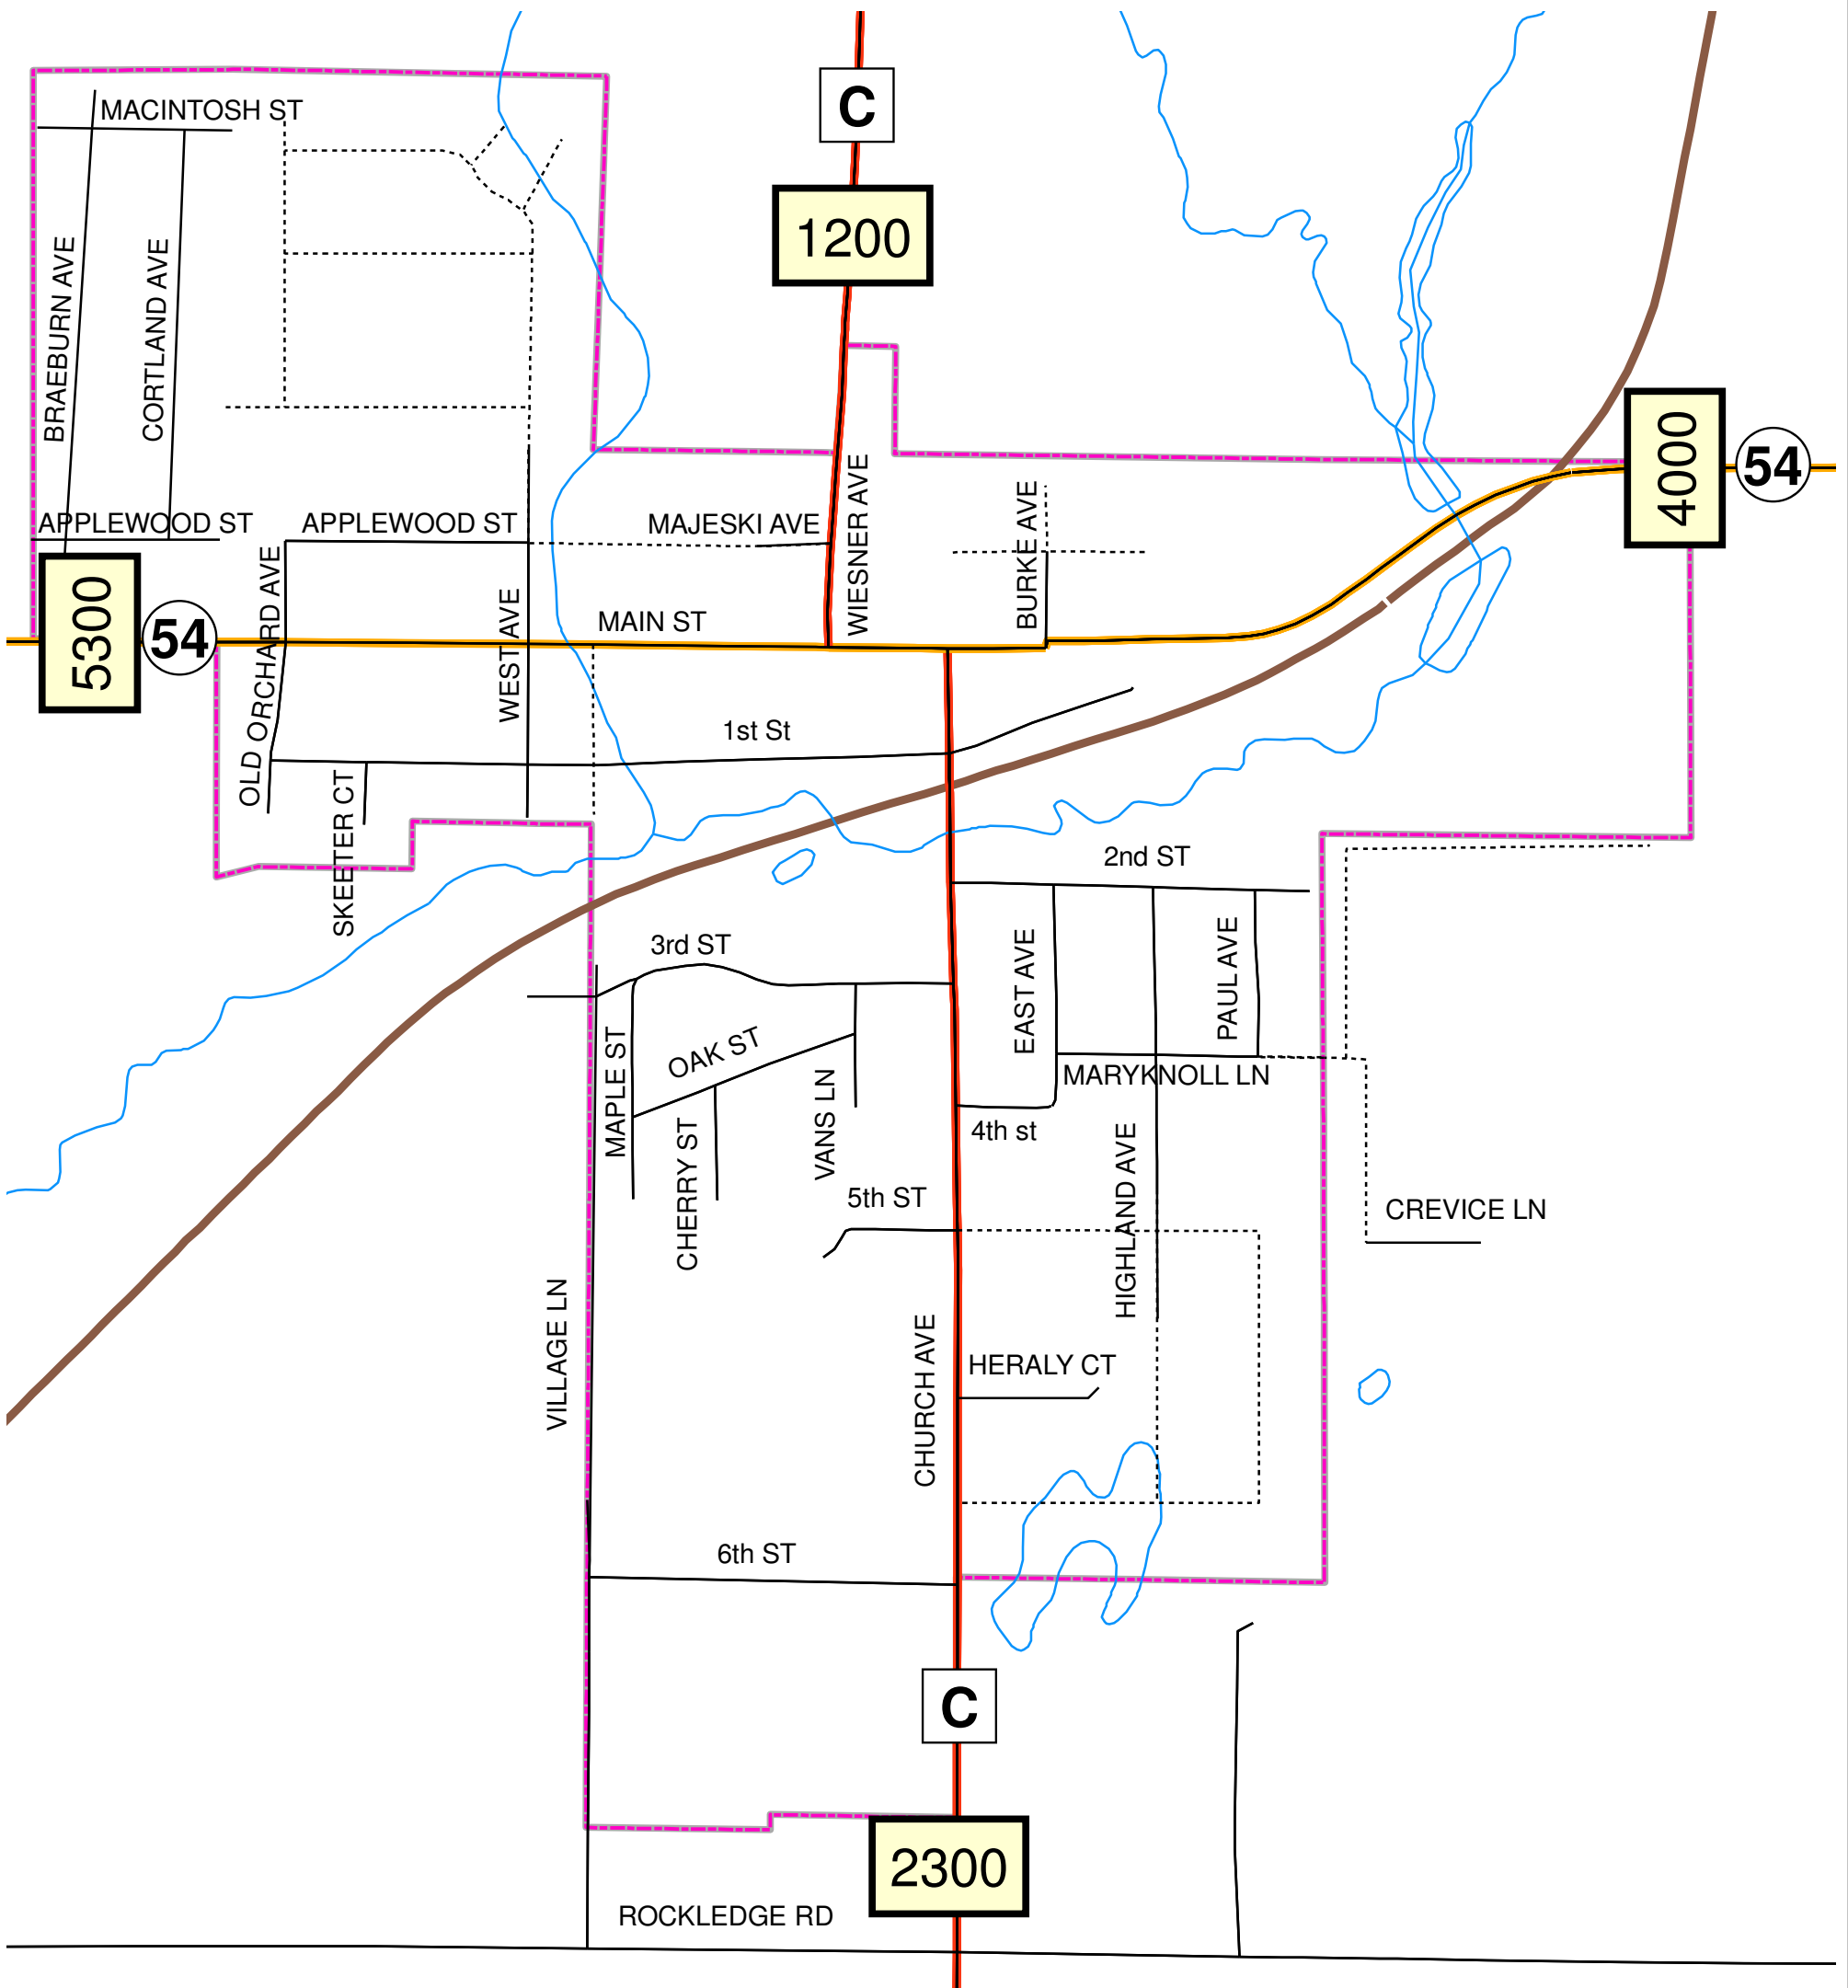

VILLAGE OF CASCO

TRANSPORTATION NETWORK

LEGEND

- PARTICIPATING KEWAUNEE COUNTY VILLAGE ROADS
- ROADS
- FUTURE ROADS
- MINOR ARTERIALS
- MAJOR COLLECTORS
- MINOR COLLECTORS
- AHNAPEE TRAIL
- XXX ANNUAL AVERAGE DAILY TRAFFIC COUNTS 2003

N

500 250 0 500 Feet

OMNI
ASSOCIATES

ONE SYSTEMS DRIVE APPLETON, WI 54911
PHONE: (920) 735-6800 FAX: (920) 830-4100

PROJECT # M1150A04
DATE: 02/28/05
DRAWN BY: KAL
REVISED: 07-28-06