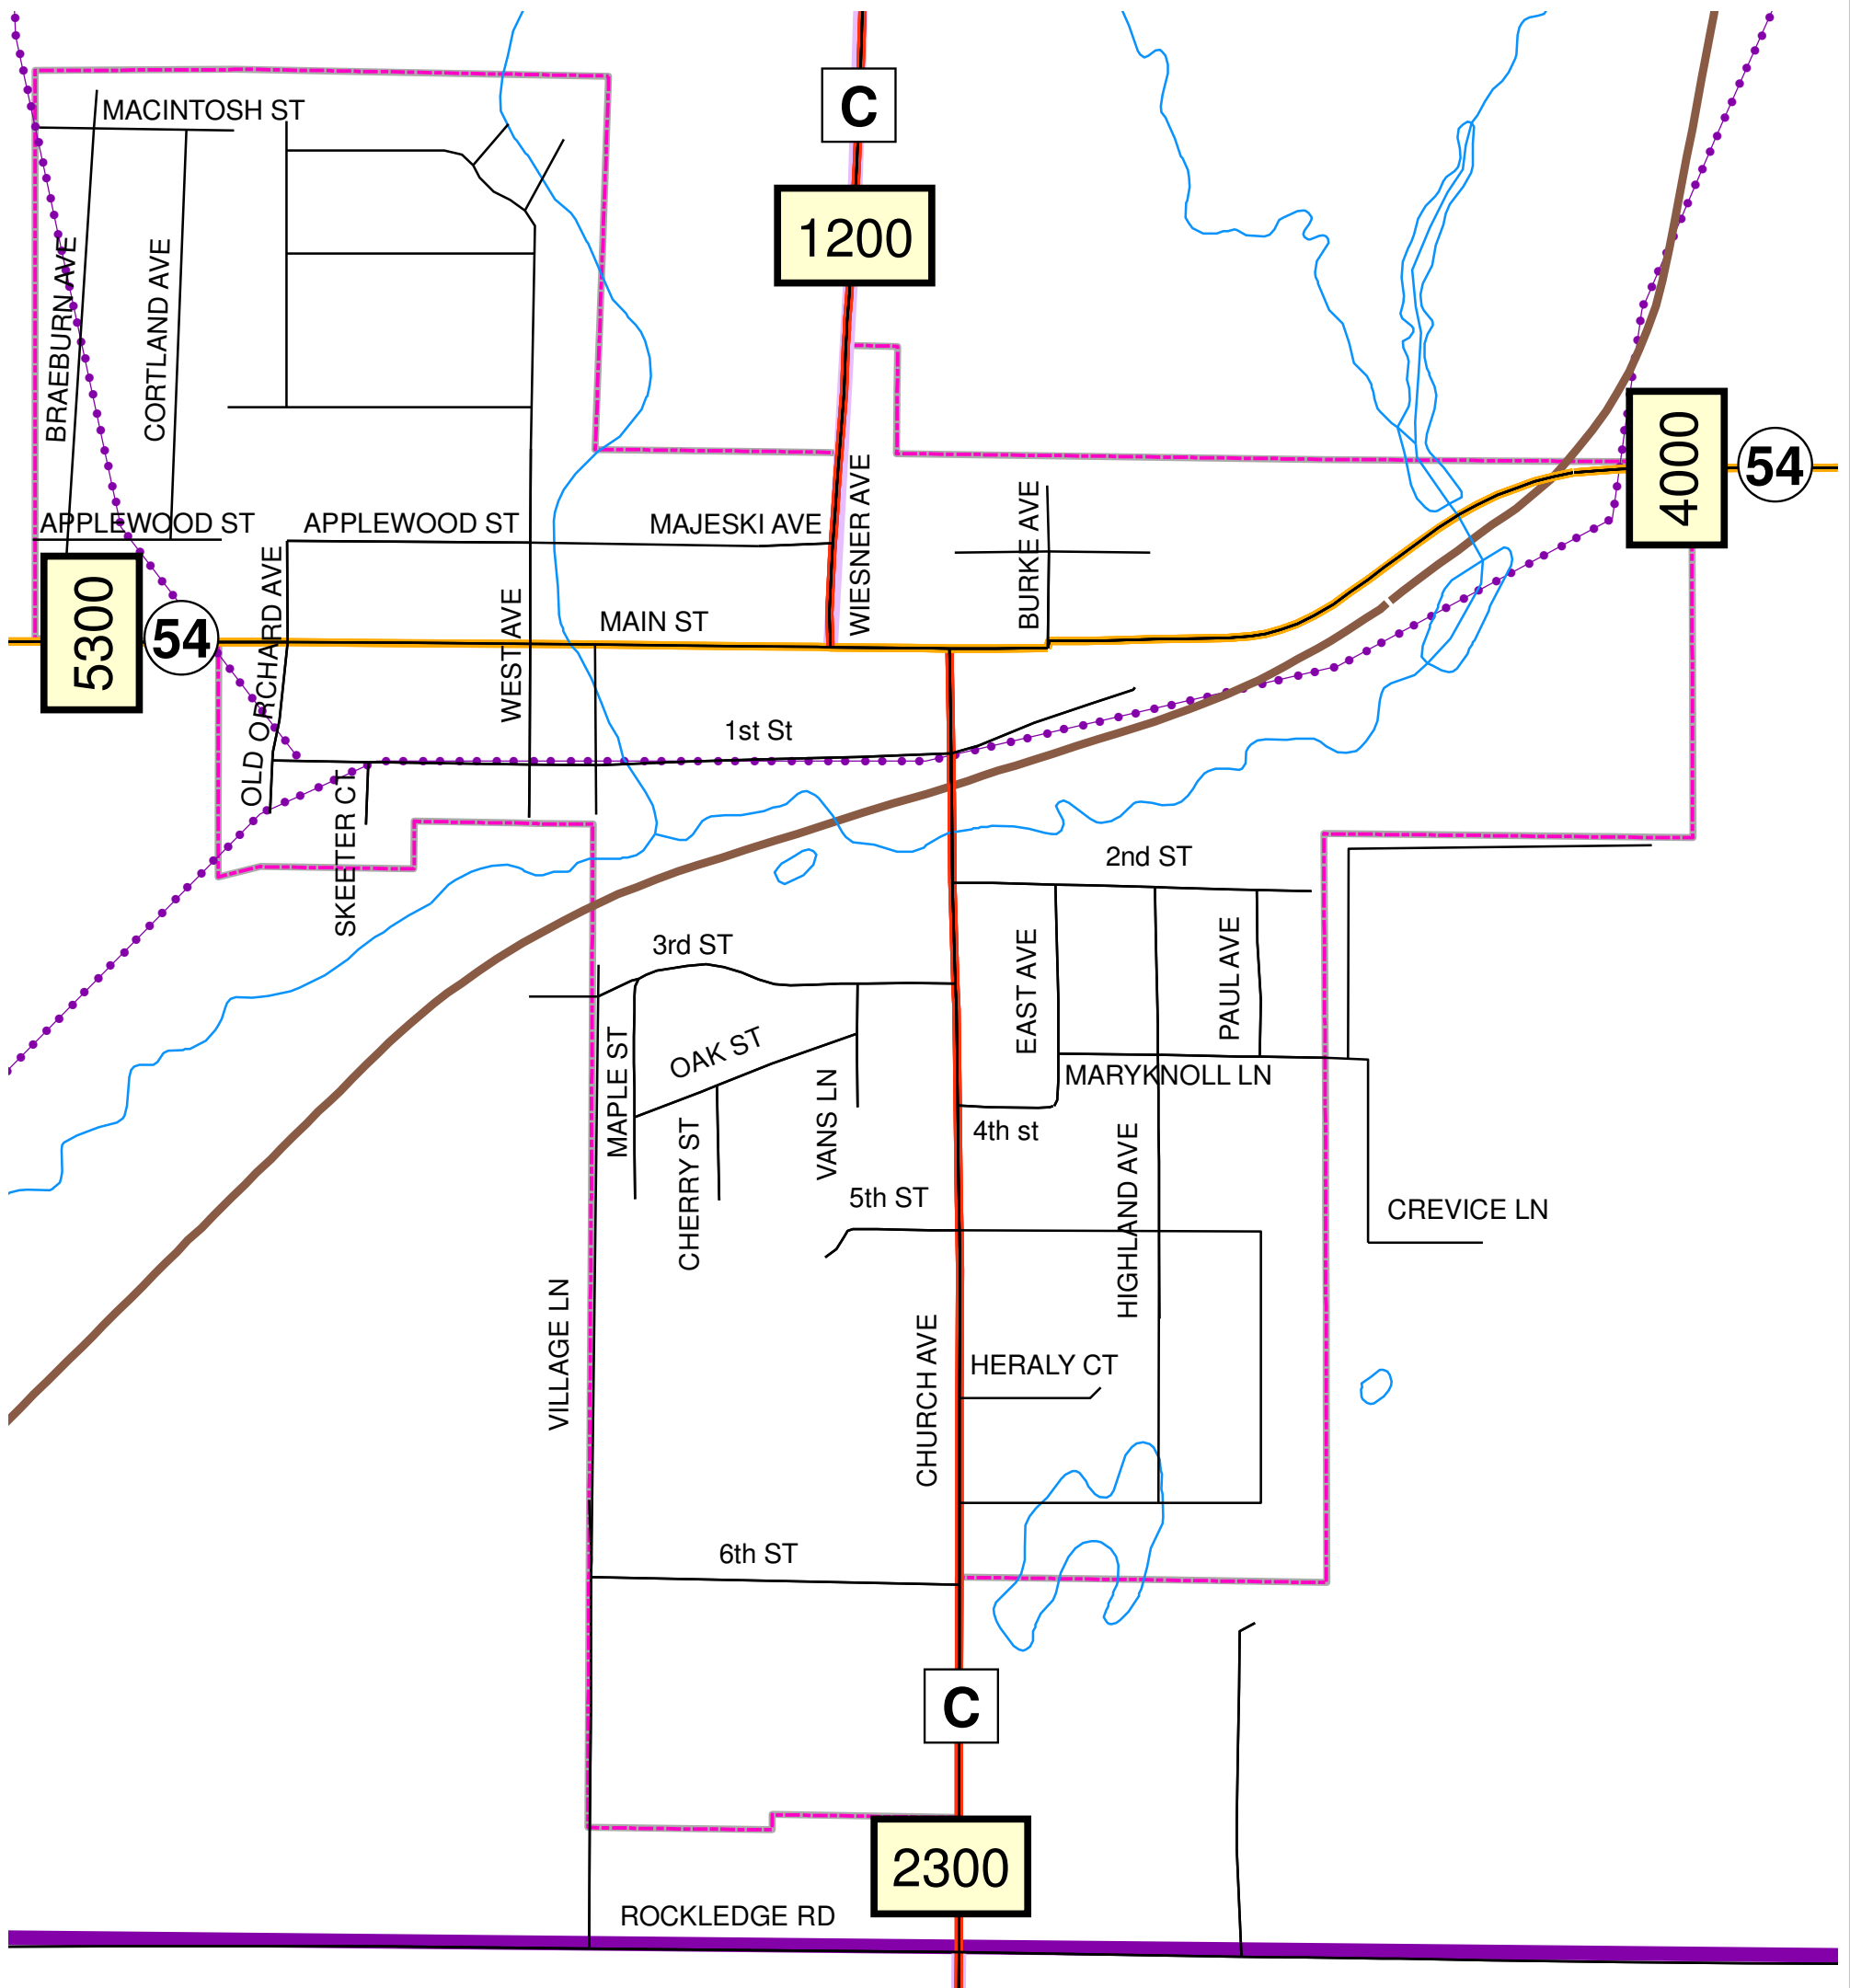

VILLAGE OF CASCO

TRANSPORTATION PLAN

500 250 0 500 Feet

LOCATION- F:\Municipal\Jobs\M11150A04\GIS\DRAWINGS\IV_Casco\Transportation_Plan_11x17.mxd
 SOURCE: Kewaunee County
 Bay Lake Regional Planning Commission
 Wisconsin DOT

LEGEND

- PARTICIPATING KEWAUNEE COUNTY VILLAGE
- ROADS
- MINOR ARTERIALS
- MAJOR COLLECTORS
- MINOR COLLECTORS
- AHNAPEE TRAIL
- EXISTING BICYCLE ROUTES
- PROPOSED BICYCLE ROUTES
- 5' PAVED SHOULDER
- XXX ANNUAL AVERAGE DAILY TRAFFIC COUNTS 2003