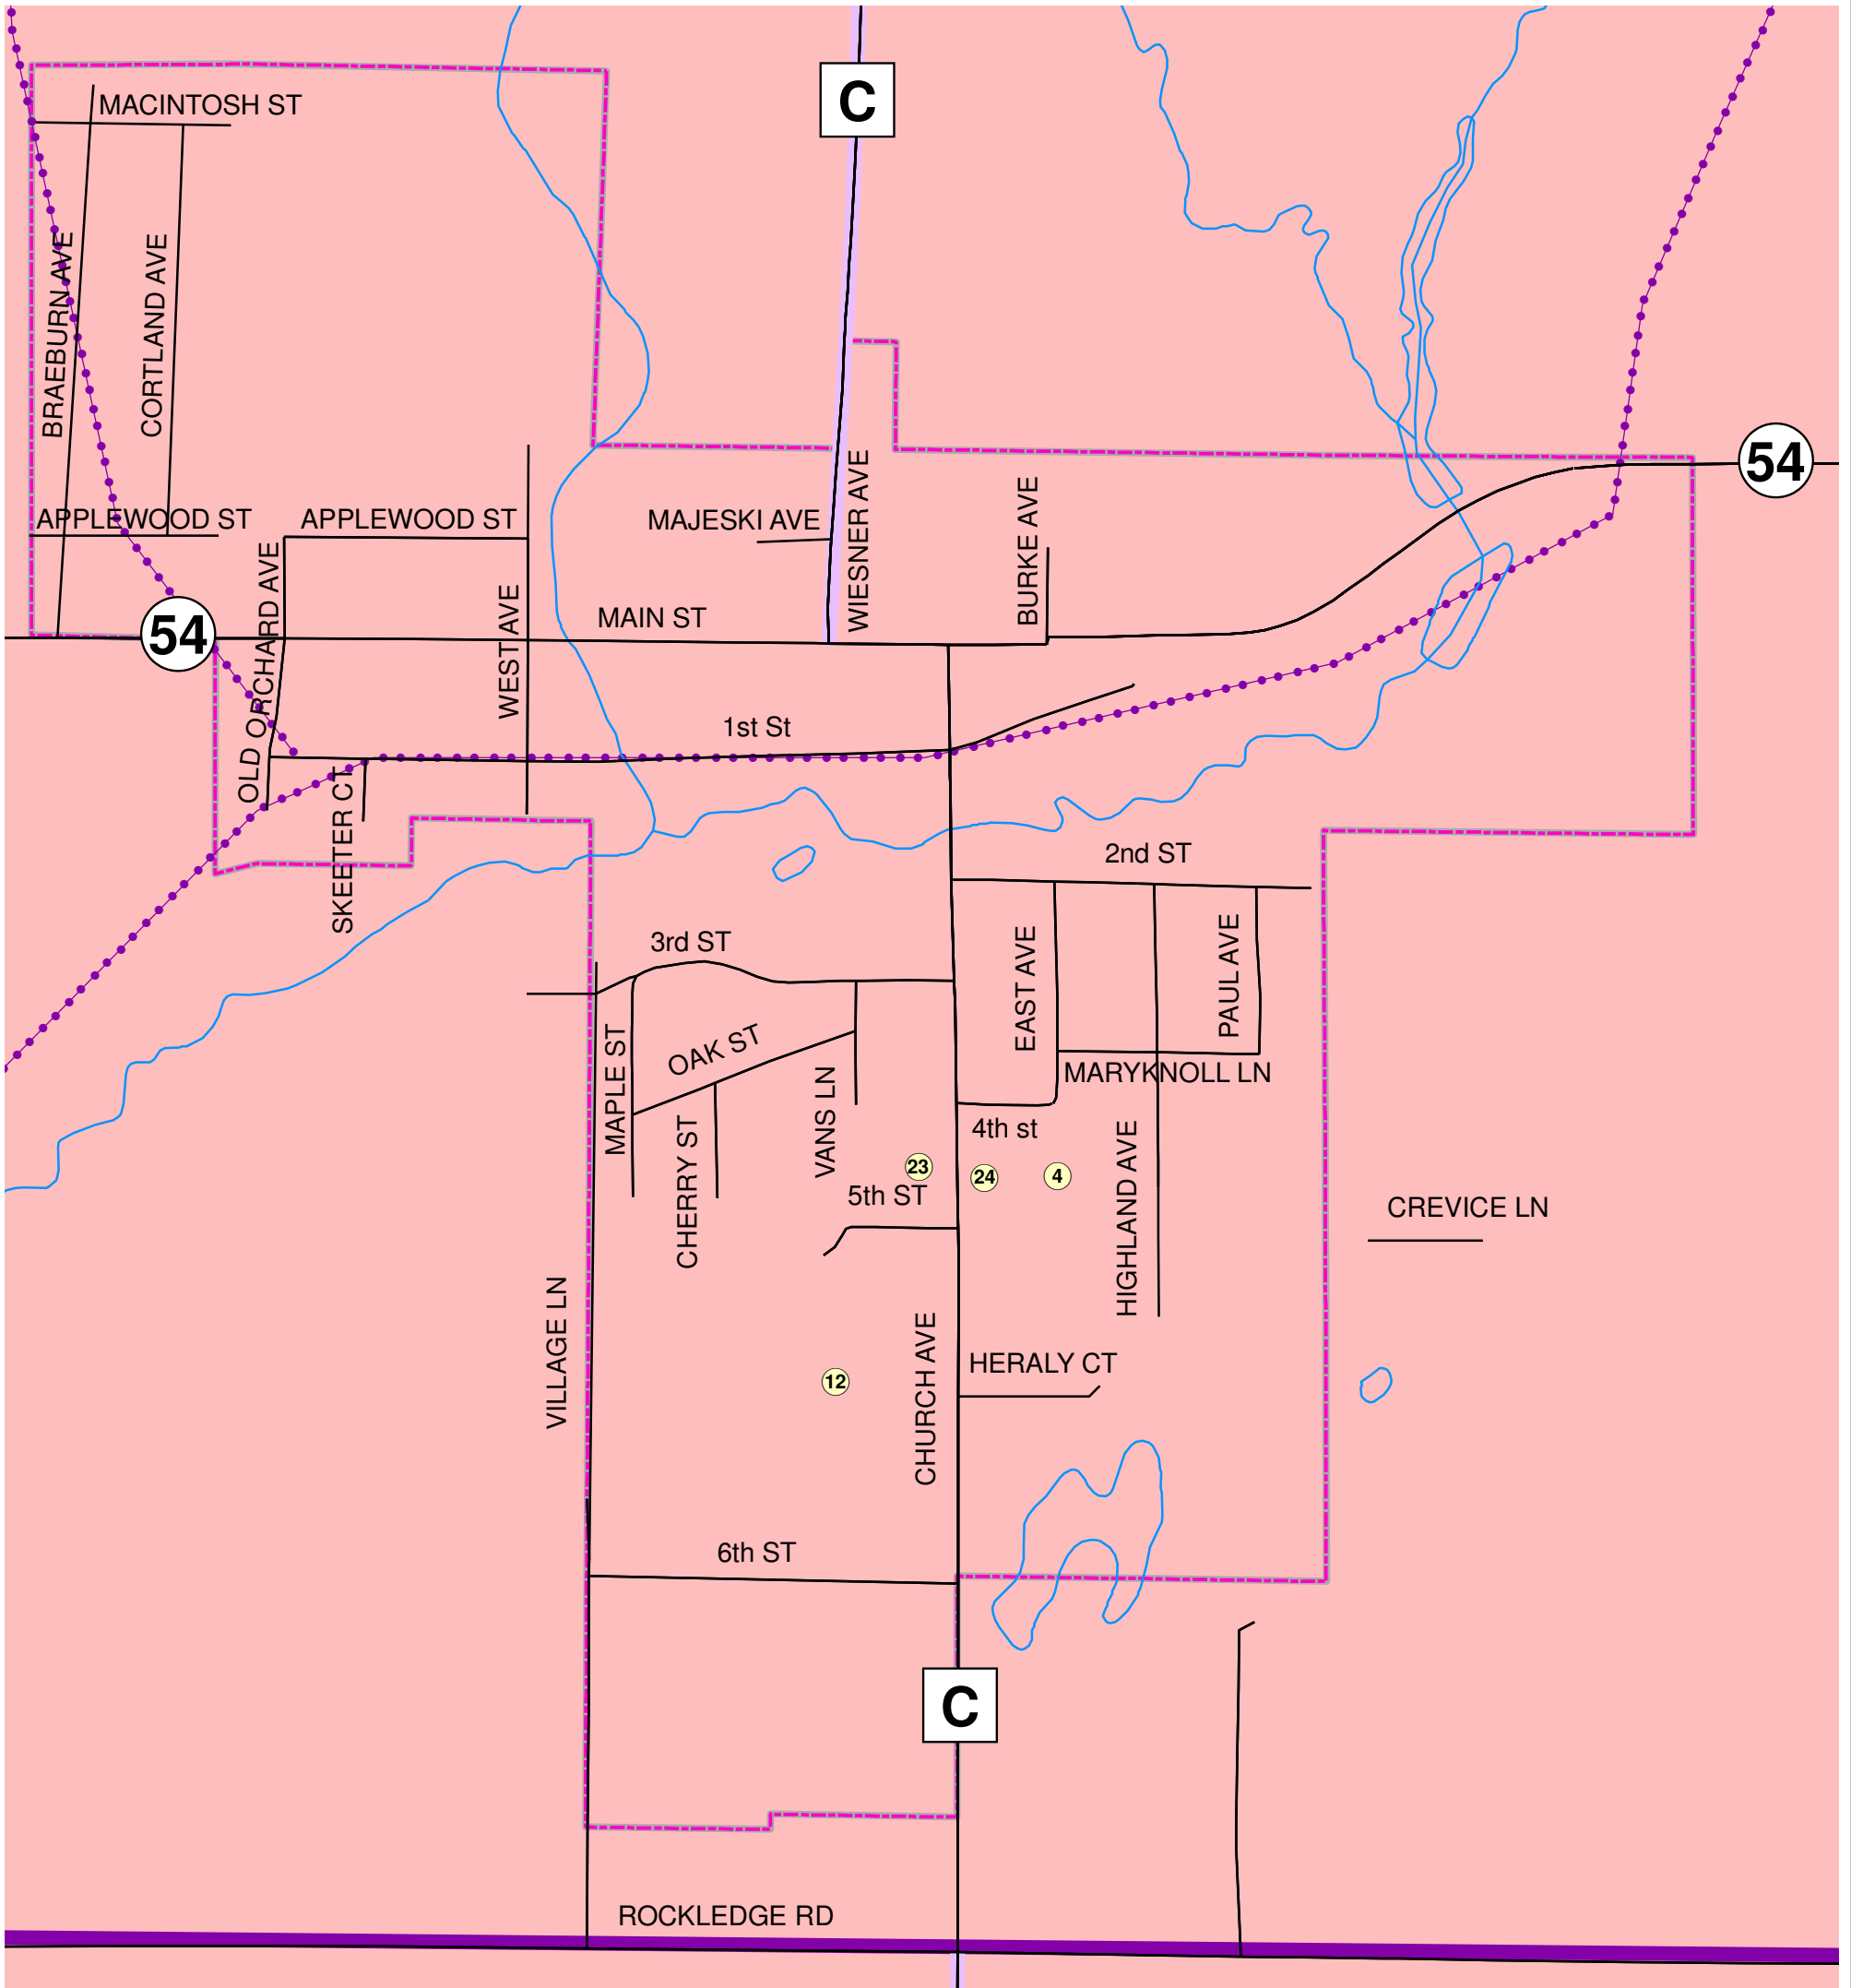

VILLAGE OF CASCO

UTILITIES & COMMUNITY FACILITIES

LOCATION- F:\Municipal\Jobs\M11150A04\GIS\DRAWINGS\IV_Casco\Utilities_11x17.mxd
 SOURCE: Kewaunee County
 Bay Lake Regional Planning Commission
 Wisconsin DOT

LEGEND

- LUXEMBURG-CASCO SCHOOL DISTRICT
- ROADS

- 4. Holy Trinity School
- 12. Luxemburg-Casco Middle School
- 23. Holy Trinity Cemetery
- 24. Holy Trinity Church/Rectory